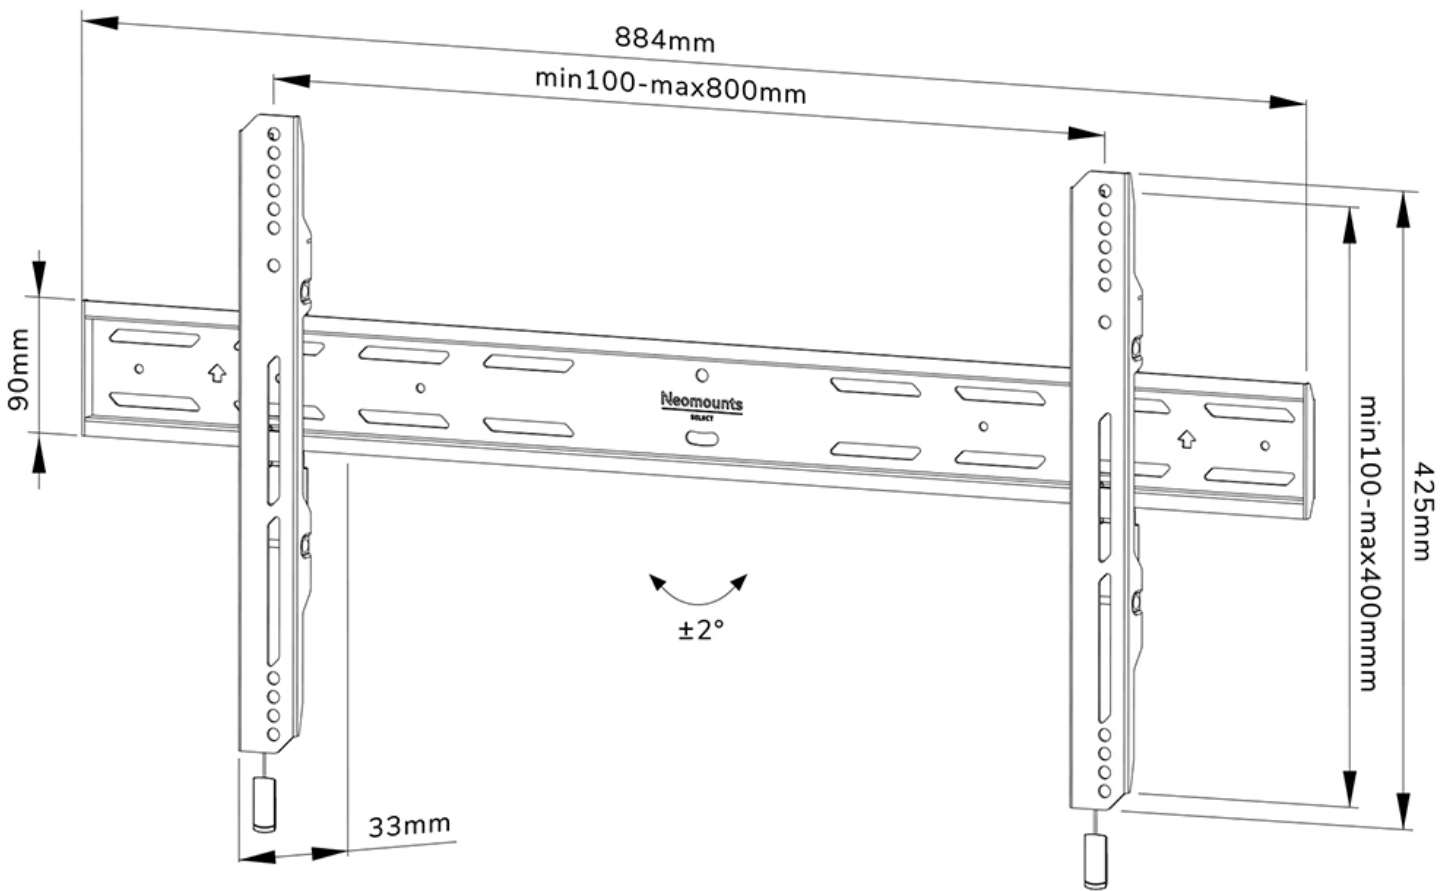

WL30S-850BL18

NEOMOUNTS TV WALL MOUNT

Neomounts