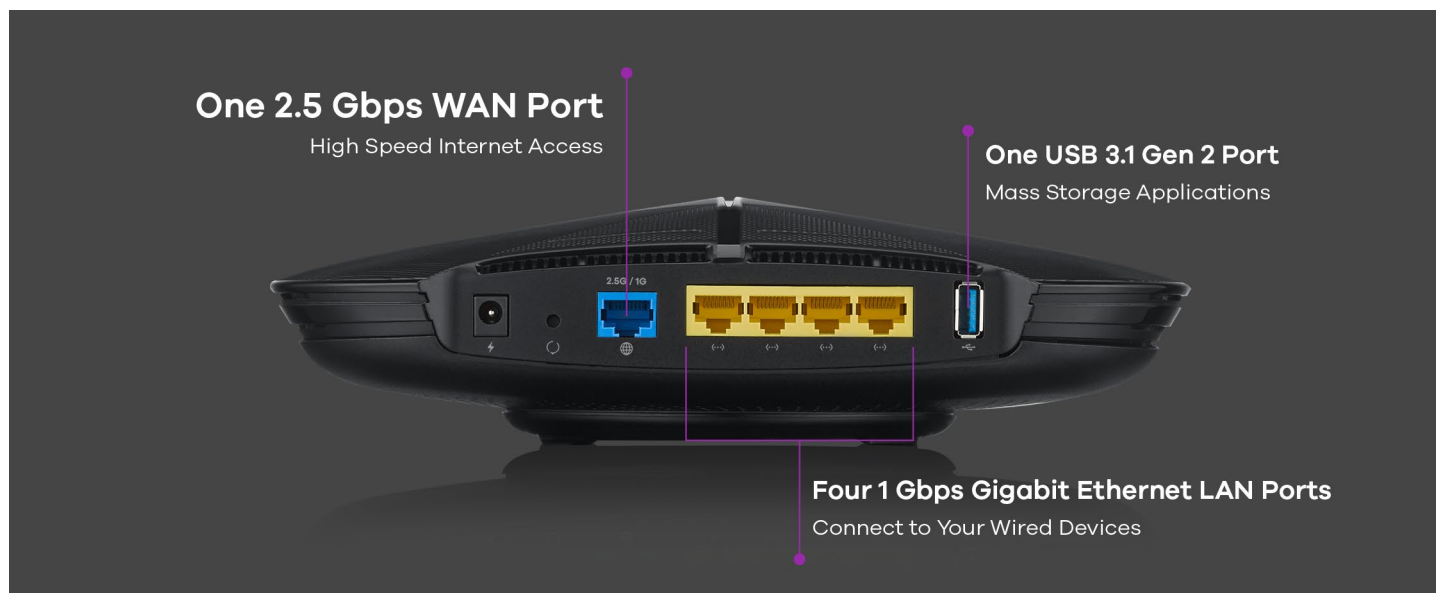

Interface Description

Specifications

System Specifications

Speed Rating

AC2600 (800+1733 Mbps)

Wireless Standard

- IEEE 802.11 b/g/n 2.4 GHz
- IEEE 802.11 a/n/ac 5 GHz

Wireless Speed

- Transmit:
  - 800Mbps* for 2.4 GHz
  - 1733Mbps* for 5 GHz
- Receive:
  - 800Mbps* for 2.4 GHz
  - 1733Mbps* for 5 GHz

Security

- IPSec Pass-Through
- PPTP Pass-Through
- L2TP Pass-Through
- VPN Support (OpenVPN)
- VPN Client Support
- WPA3-PSK
- WPS Support
- Guest Network
- Automatic Firmware Update

Wireless Features

- MU-MIMO
- Guest WiFi
- WiFi Protected Setup (WPS)
- Auto channel selection
- Wireless scheduling
- MAC address filtering

Wired Interface

- One 2.5 Gbps WAN port
- Four Gigabit Ethernet ports
- One USB 3.1 Gen 2 port

Routing Protocols

- WAN Type: Static IP, DHCP, PPPoE, PPTP
- IGMP v1/v2
- Auto-IP change
- IPv4/IPv6
- Network Address Translation (NAT)
- Port Trigger
- DHCP server/client
- Dynamic DNS

Firewall

- Stateful Packet Inspection (SPI)
- Deny of Service (DoS) Prevention
- MAC Filter
- TCP/IP Filter

Operation mode

- Standard mode (Router mode)
- Bridge mode (Access point mode)

Web Browser

- Advanced wired & wireless setup and management
- Diagnose & speed test
- Parental Control

App

Armor app

- Easy to setup
  - Support myZykelCloud SSO (Single-Sign-On) system
  - Quick Bluetooth setup
  - Support combining/separating 2.4GHZ and 5GHZ WiFi network
- Support Parental Control
  - Organize multiple devices into group
  - Block or allow specific group based on time schedule
  - Flexible override Internet access for specific device group
- Support guest WiFi setting
  - Share WiFi name and password via QR code for your guests
  - Monitor of active concurrent guest devices connected
- Diagnose network via speed test
  - Push notification
    - New device connected
    - New firmware available
    - Speed test result
- Remote management
- Automatic updates for new features
- Support iOS 9/Android 5.0 or later
- Support language: EN/ZH/DE/ES/FR/IT/PT/RU