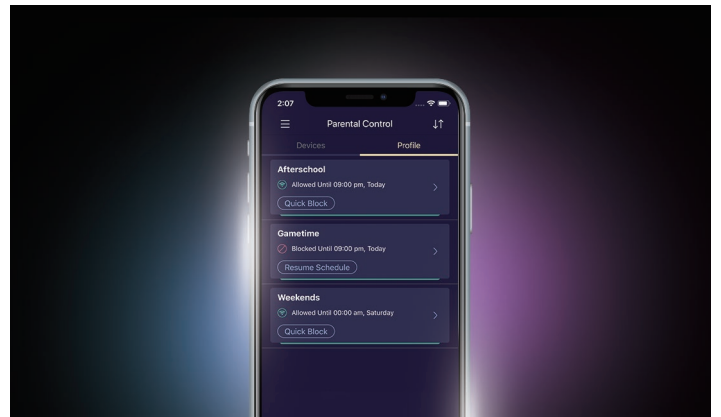

### Intuitive accessibility features web interface

The web-based interface enables Armor G1 to easily manage your network on a computer, including configuring accessibility features and monitoring network activities.

### Easy to install and manage with Armor app

One Zykel Armor app that does it all, it gives you full control over everything that happens in your connected devices, anytime and anywhere!

### Keeping the Internet safe for children

Set Internet limitation for your child with our user-friendly app which includes parental control features. Ensure that your children are following their productivity and sleep schedule without constantly monitoring them. Support intervals in schedule settings and timer based with device blocking.