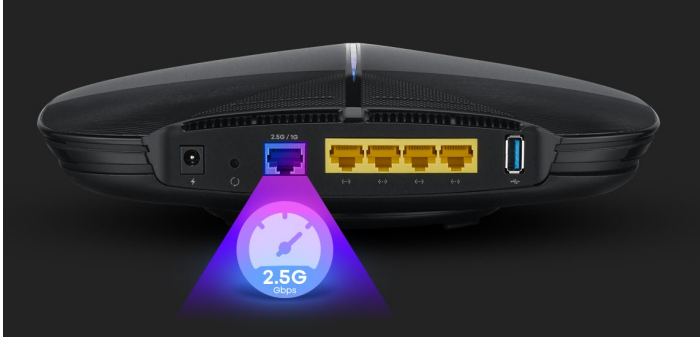

### Support up to 2.5 Gbps multi-gigabit Internet services, perfect for streaming

Equipped with a 2.5 Gbps Multi-Gigabit Ethernet port, the Armor G1 allows you to connect your Internet service provider of up to 2.5 Gbps speeds! Perfect for streaming 8K video on smart TVs and taking on intense online game matches.