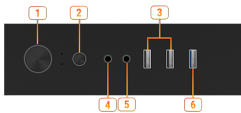

SPECIFICATION

Product Name	MAG VAMPIRIC 010
Weight	4.1 KG
I/O Ports	1 x USB 3.0 + 2 x USB 2.0 + HD Audio / Mic
Driver Bays	2 x 3.5" (compatible with 2.5") + 2 x 2.5"
Case Expansion Slots	7
Maximum PSU Length	200mm
Maximum GPU Length	350 mm
Maximum CPU Cooler Length	167 mm
Radiator Compatibility	120 / 140 / 240 / 280 / 360
Lightning	Addressable RGB
Power Supply	Standard ATX
Cooling Layout	Front: 3 x 120 or 3 x 140 mm Top: 2 x 120 mm or 2 x 140 mm Rear: 1 x 120 mm 1 x 120mm addressable RGB LED FAN included
Form Factor	Mid-Tower
Support MB Form Factor	ATX / mATX / Mini-ITX
Dimension	420(D) x 210(W) x 475(H) mm 16.54(D) x 8.27(W) x 18.70(H) inch

CONNECTIONS

1. Power Button
2. Reset Button
3. Front USB 2.0 Ports
4. Front HD Audio
5. Front MIC
6. Front USB 3.1 Gen1 Port

FEATURE

ARGB Fan Included

Packed with an addressable RGB fan which supports MSI Mystic Light for unlimited customization options

Magnetic Filters

The case of magnetic filter on top side is designed to give users the best experience in un-installing and cleaning

4mm Tempered Glass

4mm tinted tempered glass side panel, making it ideal for showcasing your build with (RGB) lighting