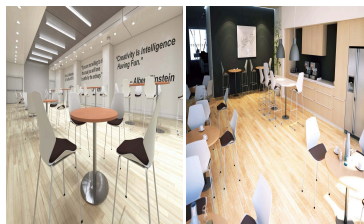

Italia Round Poseur Table

SKU ITL0148

Colour:

Beech, Grey Oak, Maple, Oak, Walnut, White

Width:

1000, 1200, 600, 800

Leg Height:

1145mm, 475mm, 725mm

Details

Italia is the ultimate style statement - whether for meetings, conferences, boardrooms or dining areas. This table is topped by the clean lines of a heatproof, clean looking melamine worktop that requires minimum maintenance. Underneath the brushed steel trumpet base and post design looks striking and has the practicality of eliminating any knee and leg traps underneath.