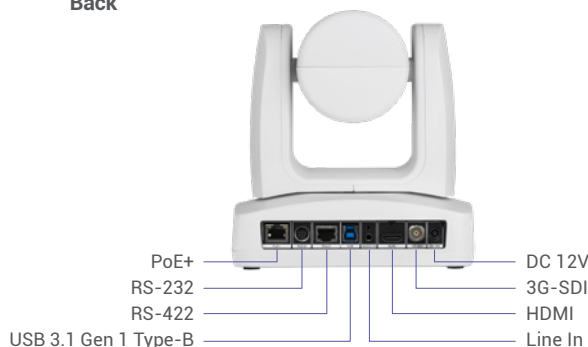

Back

©2023 AVer Information Europe B.V. All rights reserved.
All brand names and logos are trademarks of their respective companies.

Distributor/Dealer