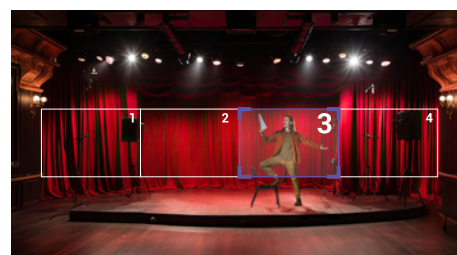

## SmartShoot: Your Content Matters

With its built-in SmartShoot functionality, the PTZ211 uses live Human Detection to autonomously maneuver the camera across up to 4 preset zones. The camera remains focused on the presenter, swiftly transitioning between shooting zones as needed, delivering sharp images of both the presenter and their content.