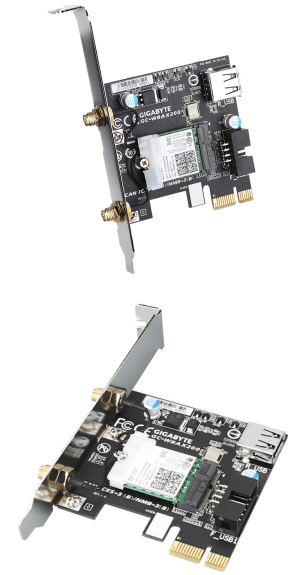

## Gigabyte GC-WBAX200 network card Internal WLAN / Bluetooth 2400 Mbit/s

**Brand :** Gigabyte

**Product code:** GC-WBAX200

**Product name :** GC-WBAX200

- Intel® WIFI 6 AX200 module built-in
  - Up to 2400Mbps connection speed (theoretical)
  - 802.11abgn+acR2+ax(Pre-Standard) MIMO 2Tx2R
  - BLUETOOTH 5.1
  - MU-MIMO TX/RX
  - Paired with AORUS high performance 2Tx2R antenna
  - PCIe x1 interface card
- PCIe x1, Intel Wi-Fi 6 AX200 module built-in, Wi-Fi a/b/g/n/ac, Bluetooth 5.1

Gigabyte GC-WBAX200 network card Internal WLAN / Bluetooth 2400 Mbit/s:

### Smashes the GbE Barrier!

2x2 802.11ax Dual Band WIFI + BLUETOOTH 5 card GC-WBAX200 is an exclusive PCIe expansion card that offers support for the latest 2x2 802.11ax 160MHz Dual Band WIFI and BLUETOOTH 5 connectivity.

AORUS Antenna Supports Dual Band with Better WIFI Signal

- All new antenna supported dual band 802.11ax 2.4GHz & 5GHz.
- Better signal strength compared to traditional antenna design
- AORUS Antenna with smart antenna function for the best WIFI signal transmitting
- Multiple angle tilt and magnetic base for the best signal strength direction and location