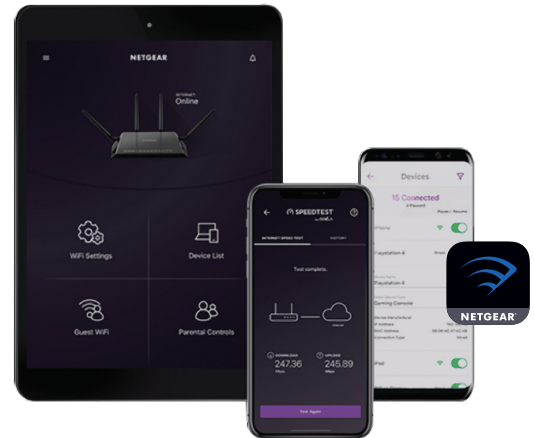

VPN SUPPORT—On PC, MAC, & now also with OpenVPN Connect app on iOS & Android, securely access your home network & Internet connection from your mobile device remotely

GUEST NETWORK ACCESS—Separate & secure access for guests

AUTOMATIC FIRMWARE UPDATE—Delivers latest security patches to the router

LATEST SECURITY STANDARD—Supports WPA3 the latest and cutting-edge Wi-Fi security protocol

Nighthawk® App

The Nighthawk® App makes it easy to set up your router and get the most out of your WiFi. With the app, you can install your router in few steps—just connect your mobile device to the router network and the app will walk you through the rest. Once set up, you can use the intuitive dashboard to manage your connected devices.

- Anywhere Access—Easily monitor your home network anytime, anywhere
- Internet Speed Test—Check the broadband speeds from your service provider
- Traffic Meter—Track Internet data usage
- Guest Networks—Set up separate WiFi access for guests
- Quick Setup—Get connected in just minutes
- Get it at nighthawk-app.com