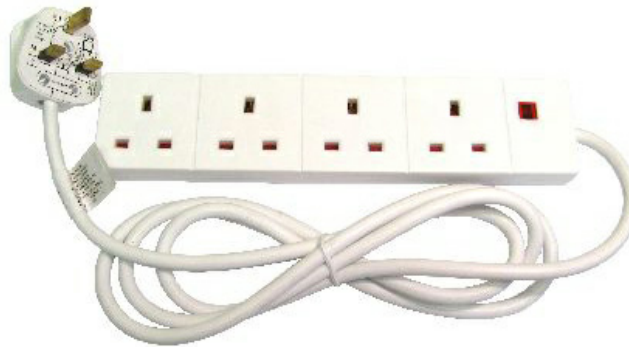

4 Way Power Block

Details correct on: 05/07/2016

Notification	
Product Code	RB-02M04D
Short Description	2 Mtrs, non-surge, 4 sockets
Full Description	Introducing our power extension blocks. Our 4 way extension blocks are perfect for home and office use and has a 2 metre cable to provide power to work stations and any home or office equipment that uses a standard UK plug.
Extra Information	Specification <ul style="list-style-type: none">• 13A 4G Ext. Socket• 2m x 1.25mm Cable• Neon light shows socket in operation• Mounting hole at rear• BS6500• BS1363/A