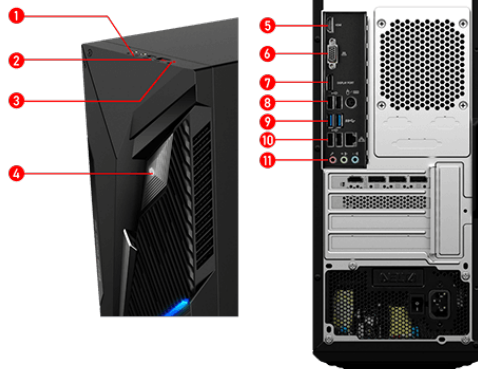

CONNECTIONS

1. 1xHeadphones/1xMicrophone	2. 1xUSB 3.2 Gen 1 Type C/1xUSB 3.2 Gen 1 Type A
3. HDD LED	4. Power button
5. 1x HDMI out	6. 1x VGA (D-sub)
7. 1x Display Port out	8. 2 x USB 2.0 Type A/ 1x PS/2 Combo port
9. USB 3.2 Gen 1 Type A	10. 2x USB 2.0 Type A/1x RJ45 (1G LAN)
11. 3x Audio jacks