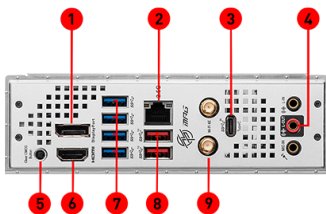

CONNECTIONS

1. Display Port	2. 2.5G LAN
3. USB 3.2 Gen 2x2 20Gbps (Type-C)	4. Audio Connectors
5. Clear CMOS	6. HDMI™
7. USB 3.2 Gen 1 5Gbps (Type-A)	8. USB 3.2 Gen 2 10Gbps (Type-A)
9. Wi-Fi / Bluetooth