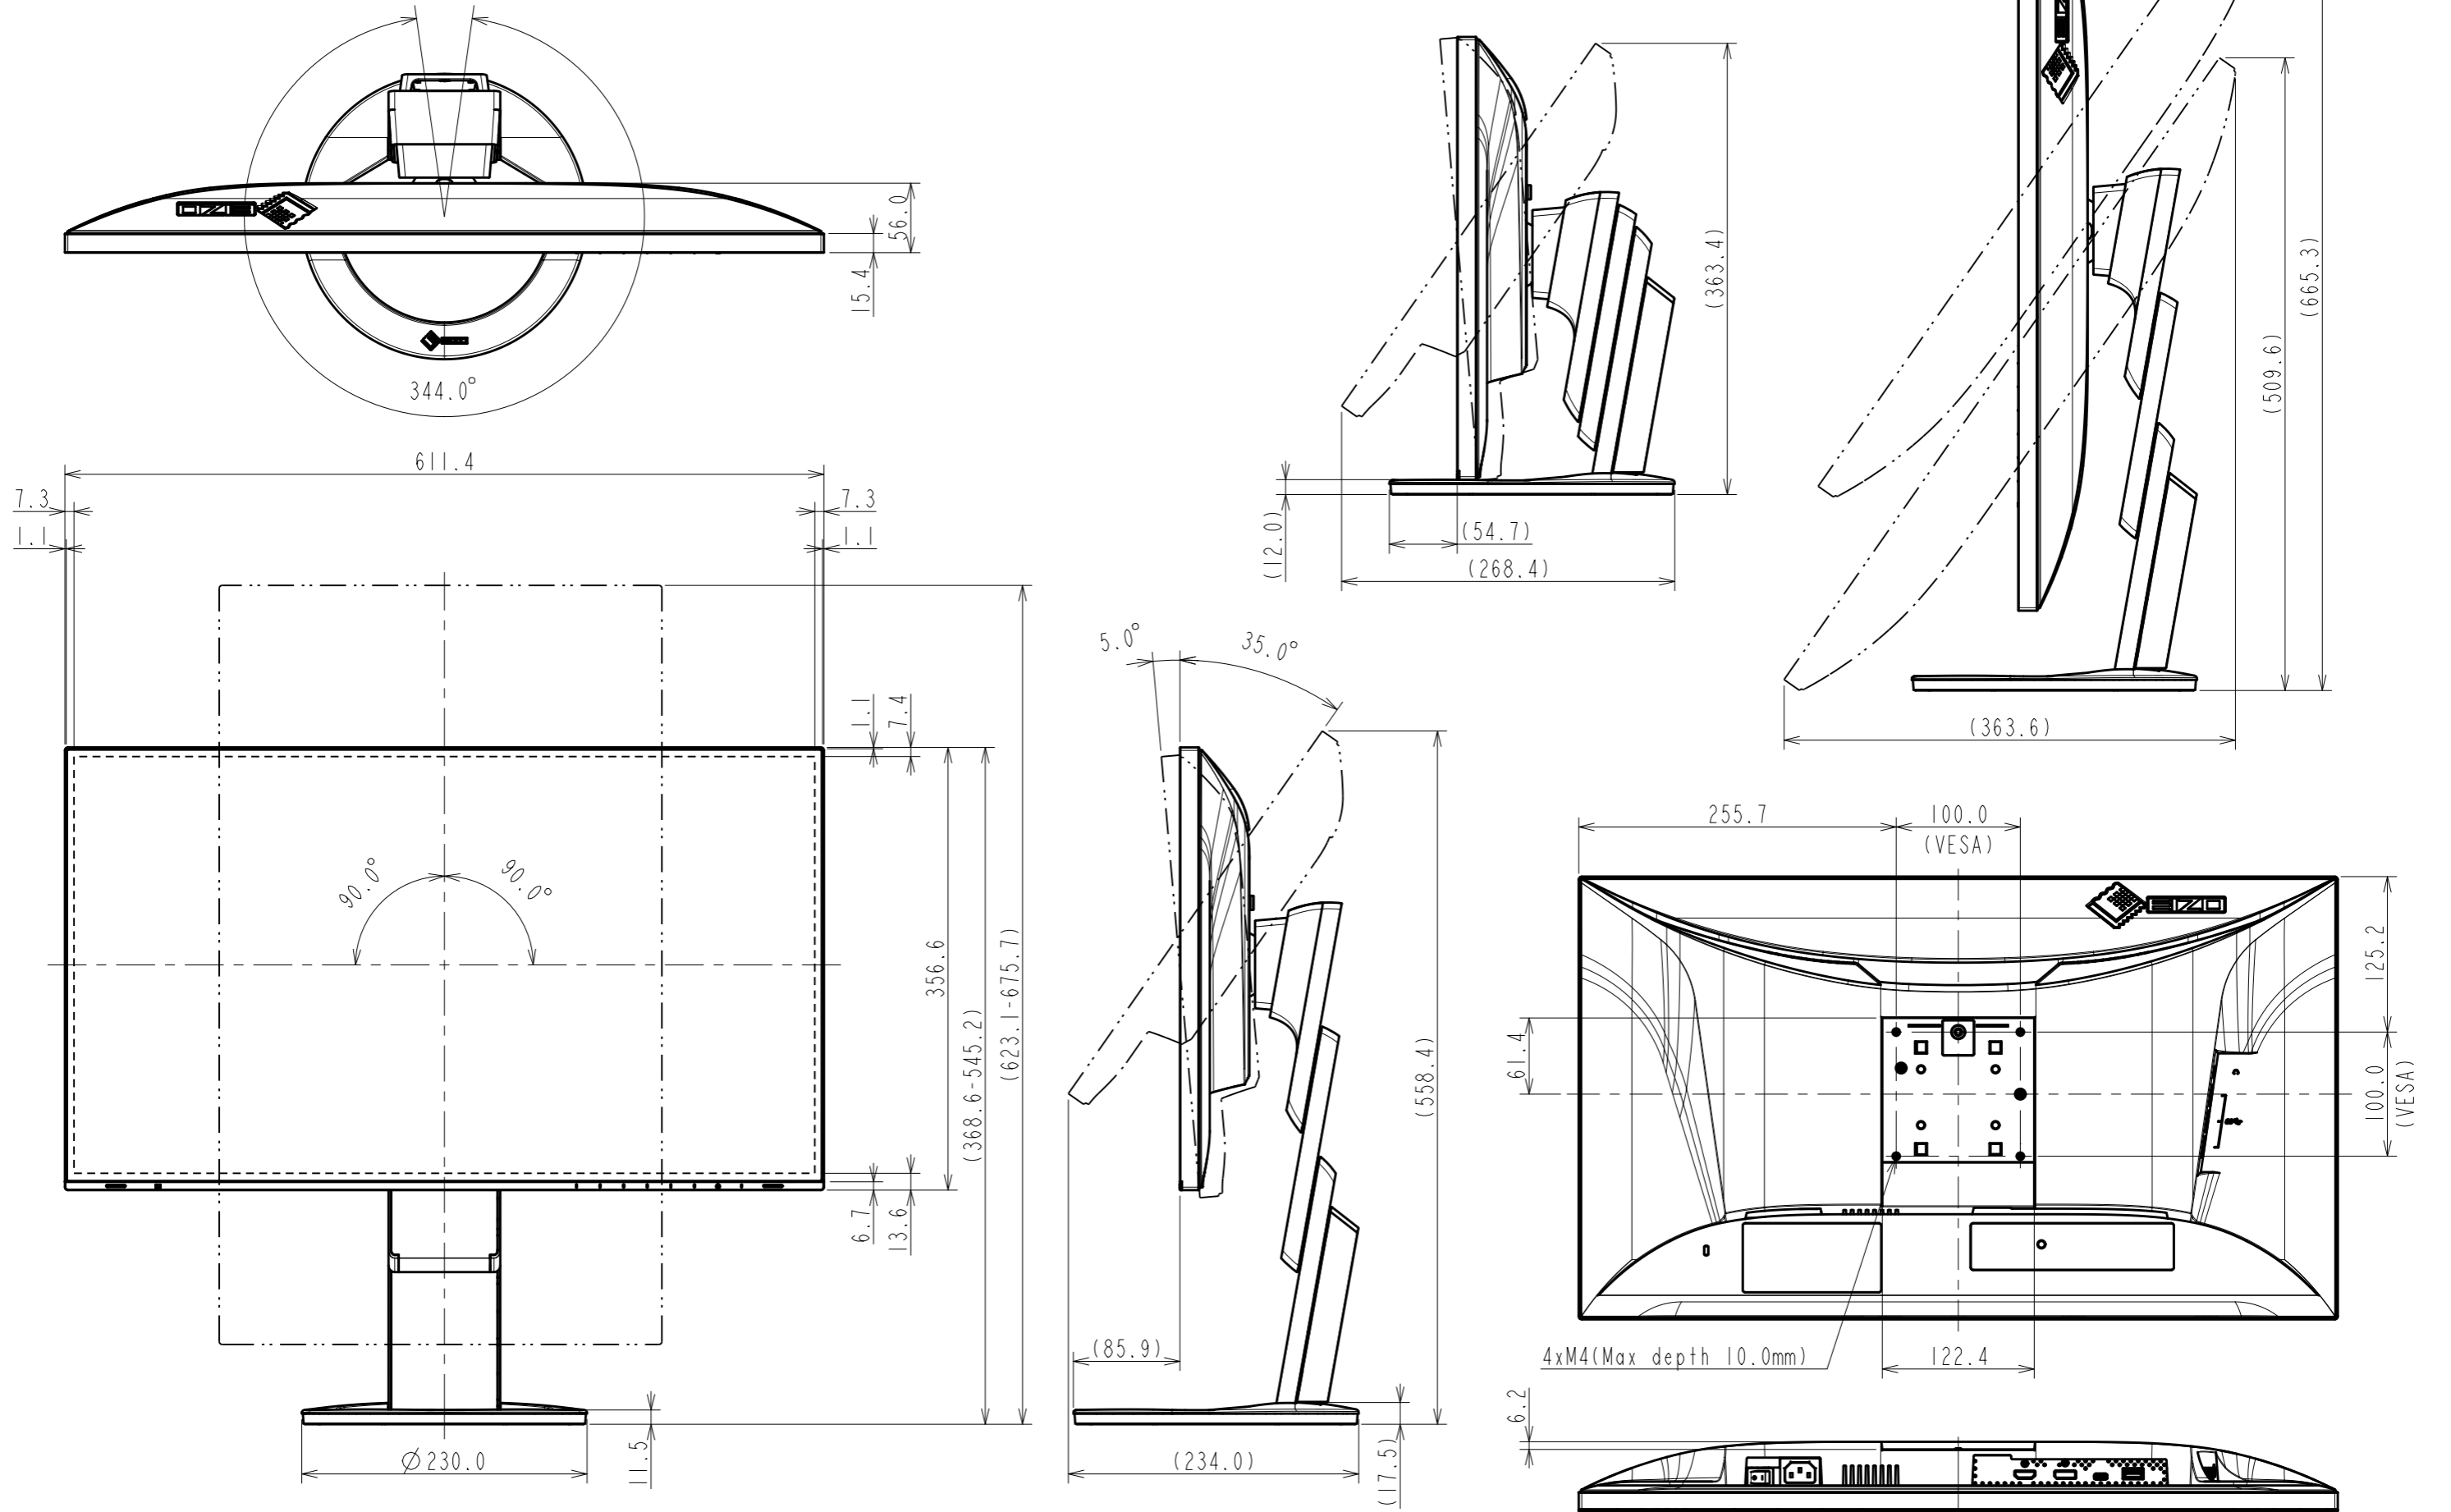

OUTLINE DIMENSIONS

MODEL EV2781

UNIT mm

EIZO Corporation

OUTLINE DIMENSIONS

MODEL EV2781

UNIT mm

EIZO Corporation