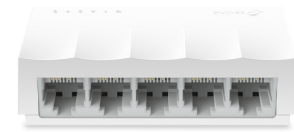

TP-Link LS1005 network switch Unmanaged Fast Ethernet (10/100) White

Brand : TP-Link

Product code: LS1005

Product name : LS1005

LS1005 - 5-Port 10/100Mbit/s

TP-Link LS1005. Switch type: Unmanaged. Basic switching RJ-45 Ethernet ports type: Fast Ethernet (10/100), Basic switching RJ-45 Ethernet ports quantity: 5. MAC address table: 2000 entries, Switching capacity: 1 Gbit/s. Networking standards: IEEE 802.3i, IEEE 802.3u, IEEE 802.3x. DC input voltage: 5 V