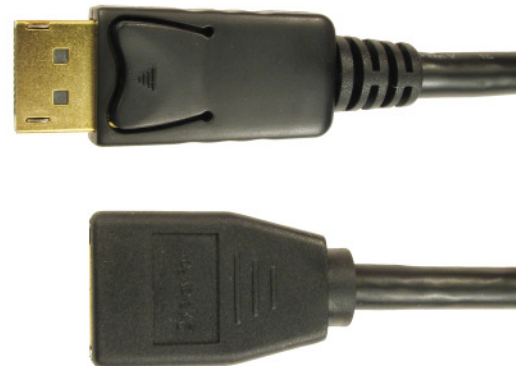

DISPLAYPORT

Locking DisplayPort Cables

DisplayPort is a 20 pin connector similar to HDMI but designed to replace DVI/VGA. The standard was put forward by VESA to define a new royalty free audio/video connection. DisplayPort is very simple to use and makes connecting your PC to your TV for High Definition images very easy.

Locking DisplayPort Cables

DisplayPort Male to DisplayPort Male

- Lengths 0.5, 1 and 2m: DisplayPort Version 1.2 - (21.6 Gbit/s Bandwidth)
- Lengths 3 and 5m: DisplayPort Version 1.1 - (10.8 Gbit/s Bandwidth)
- 28 AWG Cable
- Locking Gold Connectors

CODE	DESCRIPTION
CDLDP-000LOCK	0.5m DisplayPort Cable M-M (Locking Connectors)
CDLDP-001LOCK	1m DisplayPort Cable M-M (Locking Connectors)
CDLDP-002LOCK	2m DisplayPort Cable M-M (Locking Connectors)
CDLDP-003LOCK	3m DisplayPort Cable M-M (Locking Connectors)
CDLDP-005LOCK	5m DisplayPort Cable M-M (Locking Connectors)

Locking DisplayPort Extension Cables

DisplayPort Male to DisplayPort Female

- DisplayPort Version 1.1
- 10.8 Gbit/s Bandwidth
- 30 AWG Cable
- Locking Gold Connectors

CODE	DESCRIPTION
CDLDPMF-402	2m DisplayPort M-F (Gold Connectors)
CDLDPMF-403	3m DisplayPort M-F (Gold Connectors)
CDLDPMF-405	5m DisplayPort M-F (Gold Connectors)