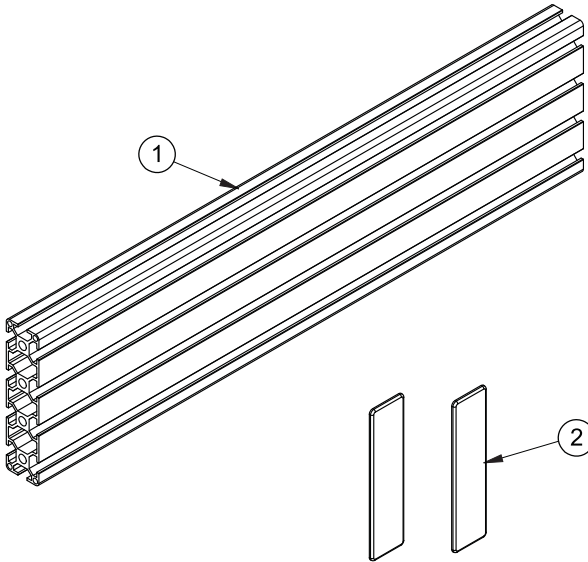

BT8390-050

SYSTEM X™

HORIZONTAL MOUNTING RAIL PARTS LIST

This pack contains 1 Mounting Rail

PLEASE KEEP THIS FOR FUTURE REFERENCE

PARTS LIST

REF	PART NAME	QTY
1	MOUNTING RAIL	1
2	END CAP	2

Designed to work in conjunction with B-Tech's System X range