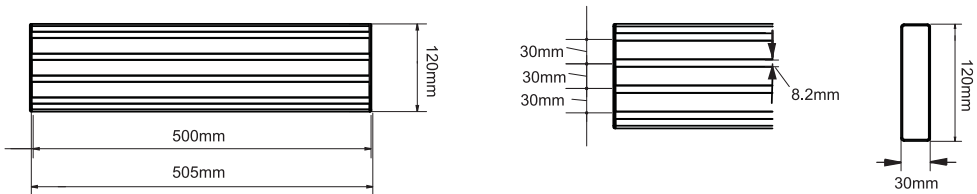

PRODUCT DIMENSIONS

THESE DIMENSIONS ARE INTENDED AS A GUIDE ONLY AND
B-TECH ACCEPTS NO LIABILITY FOR THE ACCURACY OF THE INFORMATION

B-TECH AUDIO VIDEO MOUNTS

HEAD OFFICE

B-Tech International Limited

Bennett House, Long March, Daventry, Northants., NN11 4NR, UK

Email: info@btechavmounts.com

www.btechavmounts.com