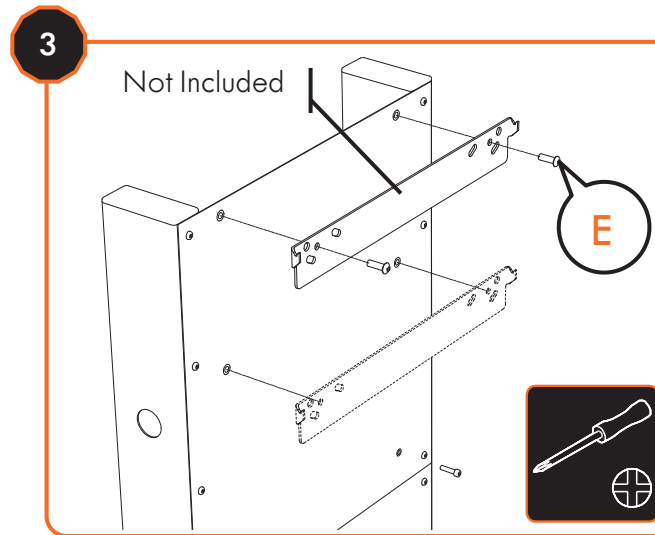

Contents of the box

Assemble (● 10 mm)

Mount the ActivPanel Adjustable Stand brackets (2 options for mounting height)

Lock ActivPanel Adjustable Stand with safety screws at the bottom

WARNING: Maximum Slope

WARNING: Do not Pull down slope

Stay above cart when moving down slope