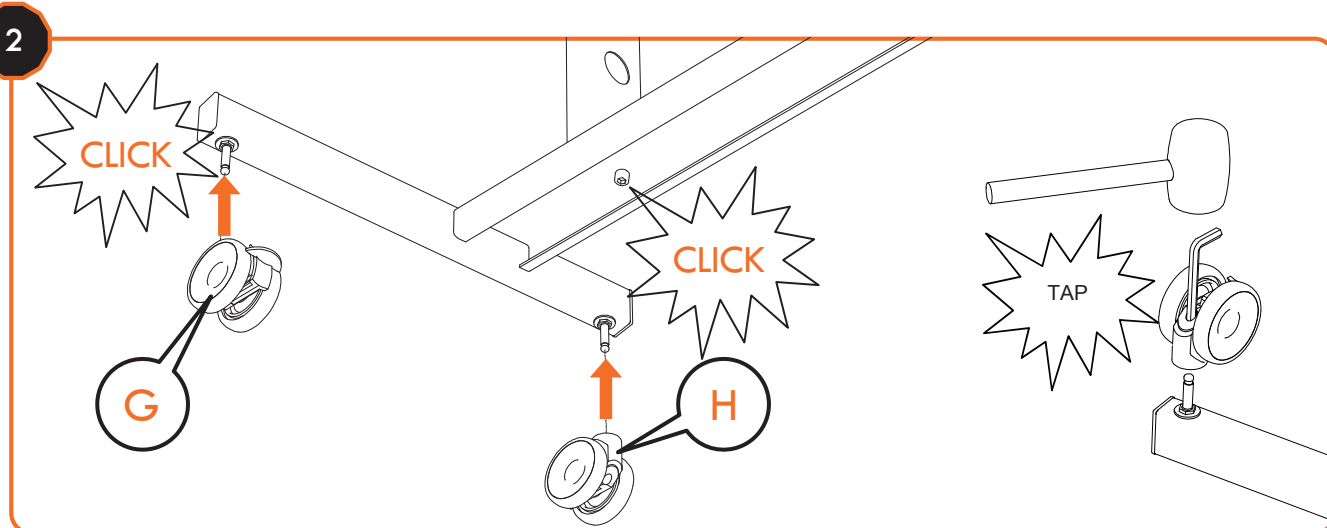

Contents of the box

Assemble (● 10 mm)

Mount the ActivPanel Adjustable Stand brackets (2 options for mounting height)

Lock ActivPanel Adjustable Stand with safety screws at the bottom

WARNING: Maximum Slope

WARNING: Do not Pull down slope

Stay above cart when moving down slope