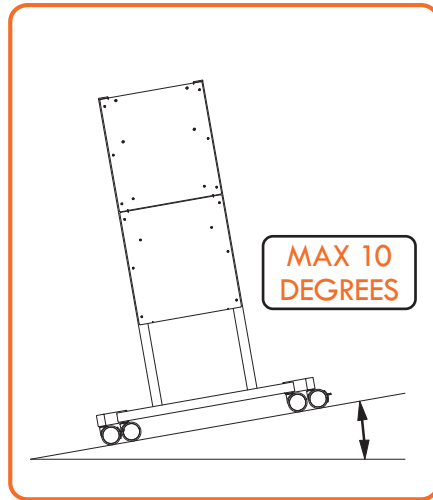

Contents of the box

Assemble (● 10 mm)

Mount the ActivPanel Adjustable Stand brackets (2 options for mounting height)

Lock ActivPanel Adjustable Stand with safety screws at the bottom

WARNING: Maximum Slope