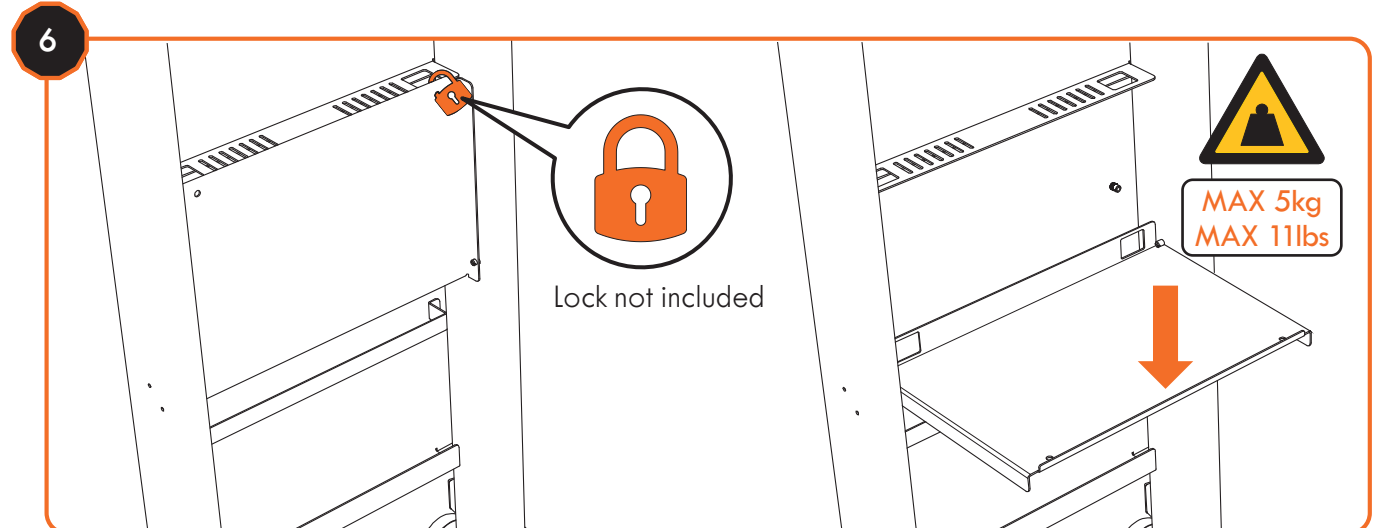

Contents of the box

Assemble (● 10 mm)

Mount the ActivPanel Adjustable Stand brackets (2 options for mounting height)

Lock ActivPanel Adjustable Stand with safety screws at the bottom

WARNING: Maximum Slope