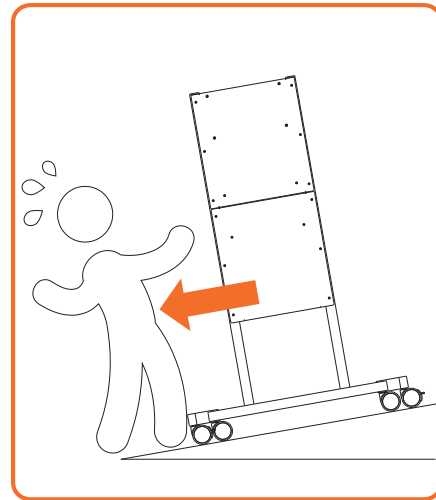

Contents of the box

Assemble (● 10 mm)

Mount the ActivPanel Adjustable Stand brackets (2 options for mounting height)

Lock ActivPanel Adjustable Stand with safety screws at the bottom

WARNING: Maximum Slope

WARNING: Do not Pull down slope

Stay above cart when moving down slope