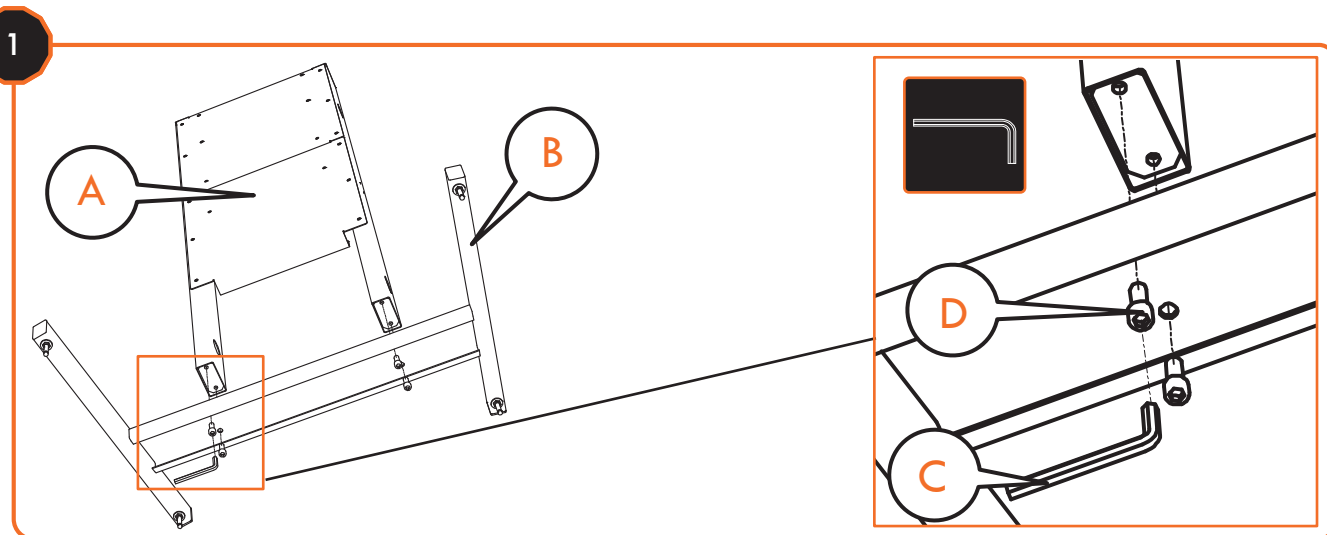

Contents of the box

Assemble (● 10 mm)

Mount the ActivPanel Adjustable Stand brackets (2 options for mounting height)

Lock ActivPanel Adjustable Stand with safety screws at the bottom

WARNING: Maximum Slope

WARNING: Do not Pull down slope

Stay above cart when moving down slope