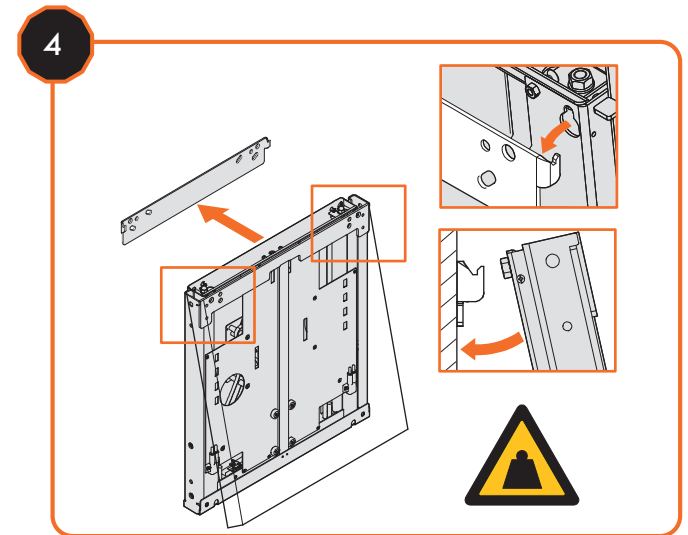

Contents of the box

Assemble (● 10 mm)

Mount the ActivPanel Adjustable Stand brackets (2 options for mounting height)

Lock ActivPanel Adjustable Stand with safety screws at the bottom

WARNING: Maximum Slope