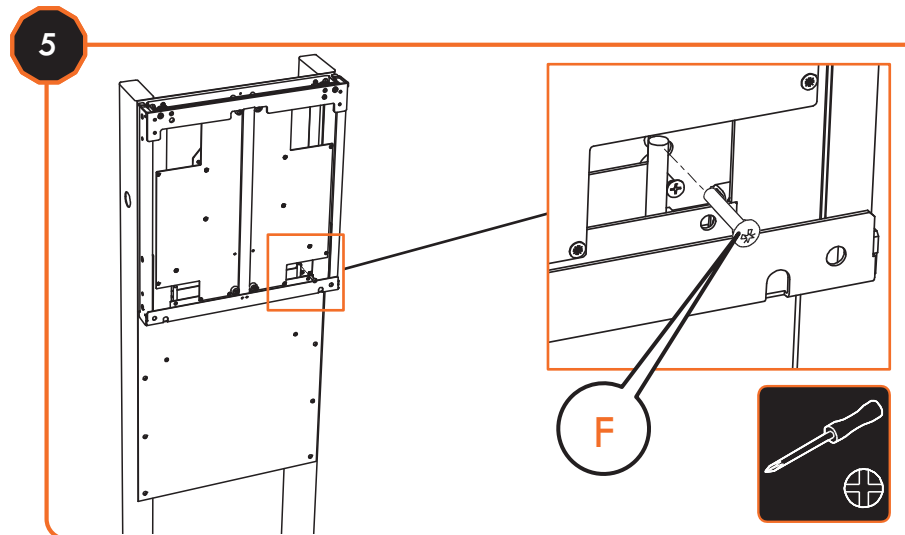

Contents of the box

Assemble (● 10 mm)

Mount the ActivPanel Adjustable Stand brackets (2 options for mounting height)

Lock ActivPanel Adjustable Stand with safety screws at the bottom

WARNING: Maximum Slope

WARNING: Do not Pull down slope

Stay above cart when moving down slope