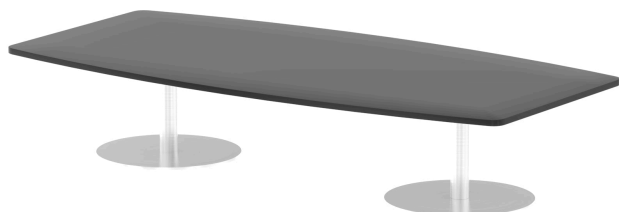

## Italia High Gloss Boardroom Table

SKU ITL0320

**Colour:**

Black, White

**Width:**

1800, 2400

**Leg Height:**

1145mm, 475mm, 725mm

### Details

Italia is the ultimate style statement - whether for meetings, conferences, boardrooms or dining areas. This table is topped by a spectacular writeable/wipe clean hi-gloss boat-shaped top. Underneath the brushed steel trumpet base and post design looks striking and has the practicality of eliminating any knee and leg traps underneath.

25mm thick desk top profile | Dual, brushed stainless steel effect circular base (580mm diameter) | Brushed stainless steel pillars (76mm diameter) | Weighted base provides stability | Writable desk surface

Desk / Table Specs

•Top Shape: Barrel

•Top Size: 1800 x 1200; 2400 x 1200

•Frame Colour: Silver

•Leg Type: Bistro

Product Dimensions (mm)

•Width: 1800; 2400

•Depth: 1200