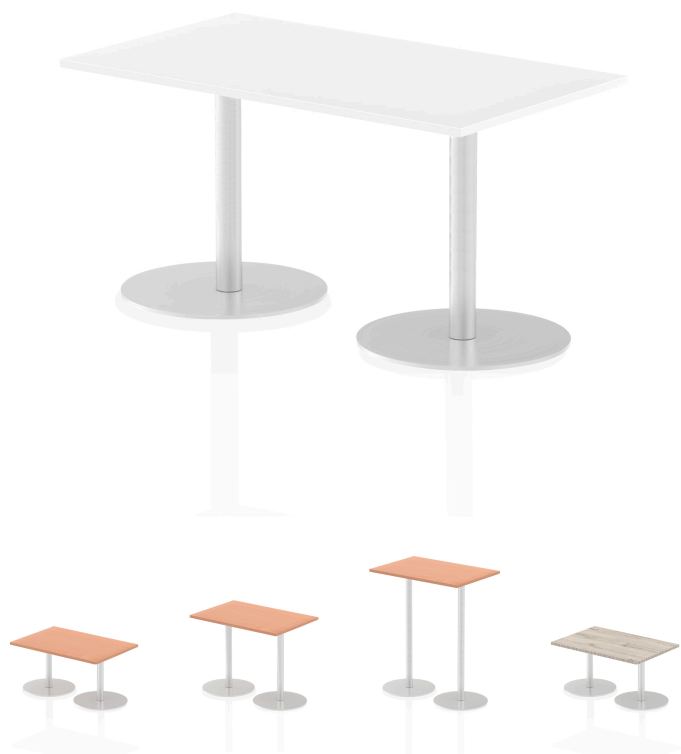

## Italia Rectangular Poseur Table

SKU ITL0256

**Colour:**

Beech, Grey Oak, Maple, Oak, Walnut, White

**Width:**

1200, 1400, 1600, 1800

**Leg Height:**

1145mm, 475mm, 725mm

### Details

Italia is the ultimate style statement - whether for meetings, conferences, boardrooms or dining areas. This table is topped by the clean lines of a heatproof, clean looking melamine worktop that requires minimum maintenance. Underneath the brushed steel trumpet base and post design looks striking and has the practicality of eliminating any knee and leg traps underneath.

25mm thick desk top profile | Dual, brushed stainless steel effect circular base (580mm diameter) | Brushed stainless steel pillars (76mm diameter) | Weighted base provides stability | Two part bolted frame system

-Shape: Rectangular

Desk / Table Specs:

-Top Shape: Straight

-Top Size:

- 1200 x 800

×(ITL0256, ITL0244, ITL0245, ITL0246, ITL0247, ITL0248, ITL0249, ITL0250, ITL0251, ITL0252, ITL0253, ITL0254, ITL0255, ITL0257, ITL0258, ITL0259, ITL0260, ITL0261)