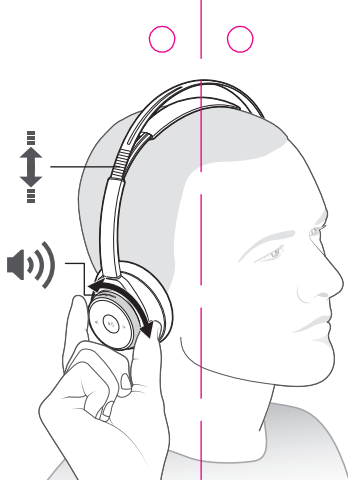

<https://www.dell.com/support>