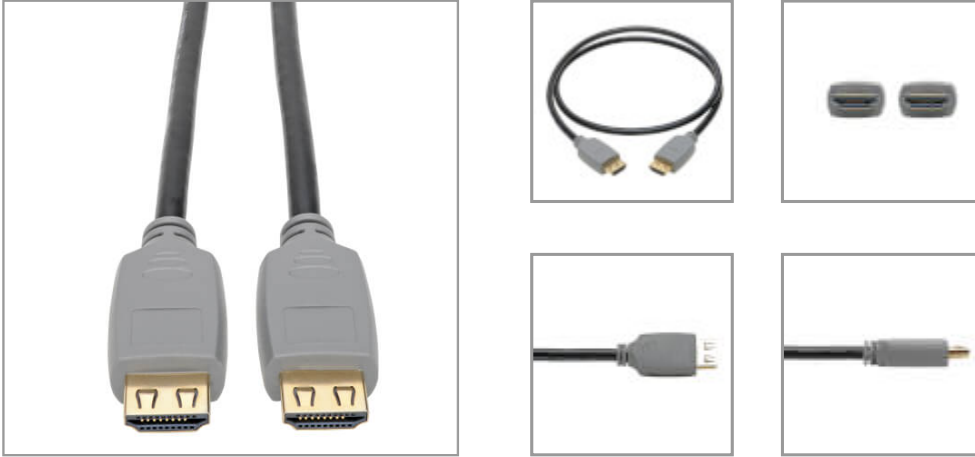

4K HDMI Cable (M/M) - 4K 60 Hz, 4:4:4, Gripping Connectors, Black, 3 ft.

MODEL NUMBER: P568-003-2A

4K HDMI cable connects your laptop or tablet to an HDTV, monitor or projector for crystal-clear 4K video with 4:4:4 color.

Features

4K HDMI Cable Connects Home Theater or Digital Signage Audio/Video Components

This 4K HDMI cable securely connects HDMI-enabled laptops, tablets, PCs, Blu-ray players, game consoles or satellite/cable TV boxes to HDTVs, HD monitors, projectors or home theater receivers. Gripping HDMI connectors on both ends help ensure components stay firmly attached to avoid viewing interruptions. The three-foot (0.9 meters) length helps reduce cable clutter and minimize the risk of tripping.

Enjoy the Clarity of 4K HDMI Video with Multi-Channel Audio and 4:4:4 Color

This 4K HDMI cable provides a pure digital connection that supports Ultra HD video resolutions up to 4K for crystal-clear picture and sound. It's compatible with HDCP 2.2 and is capable of carrying HDR (high dynamic range) signals. It also supports 4:4:4 chroma subsampling for top-level PC gaming or using your HDTV as a PC monitor. The cable is backward compatible with previous HDMI generations, allowing you to use it to connect lower-resolution components.

Specifications

OVERVIEW	
UPC Code	037332236739
Product Type	Passive Cable

Highlights

- Supports UHD resolutions up to 4K (4:4:4) for crystal-clear video
- High-grip HDMI plugs maintain constant A/V signal without accidental disconnections
- Carries High Dynamic Range (HDR) for richer contrast and expanded color accuracy
- 3 ft. length allows flexibility in placing devices, while avoiding cable clutter
- Plug-and-play operation with no software required for easy, immediate installation