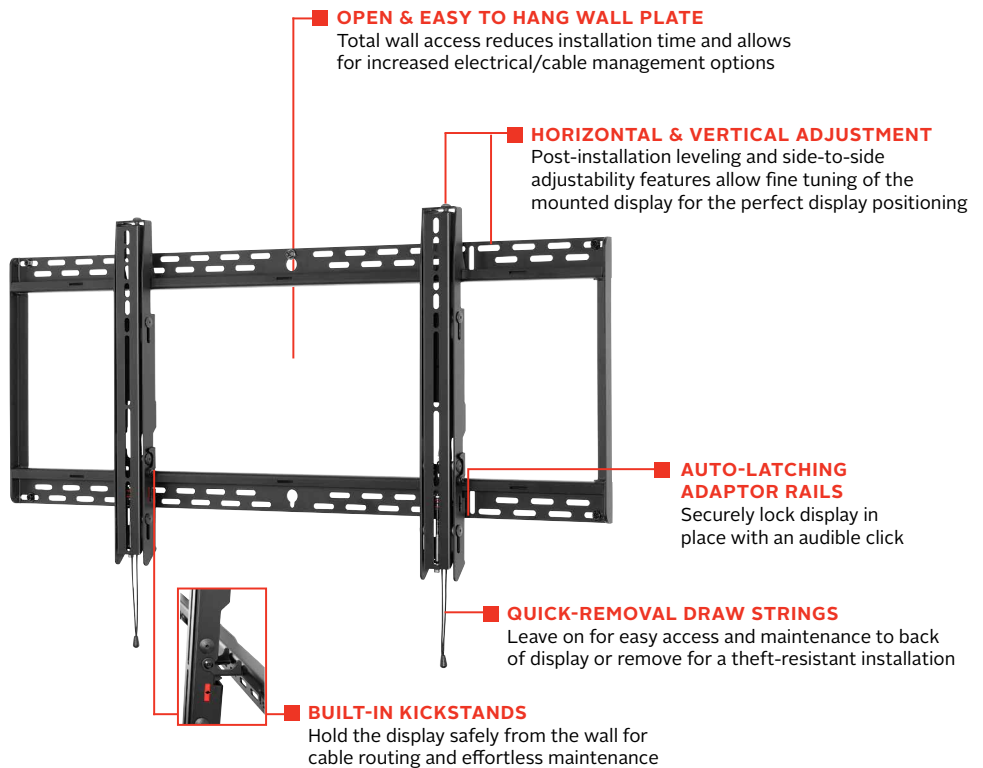

SF670(P)

Mounting Pattern
895 x 450mm
(35.25" x 17.72")

Max Load
250lb
(113kg)

SMARTMOUNT

Universal Flat Wall Mount

FOR 46" TO 90" DISPLAYS*

Peerless-AV's SmartMount® Universal Flat Wall Mount delivers an ultra-slim profile designed to hold large displays up to 250lb. Installation and maintenance are made easy with the SF670's robust feature set. Auto-latching adaptor rails automatically secure the display without the use of a tool. The mount's built-in kickstand holds the display safely from the wall during cable routing, while the open wall plate allows for increased electrical and cable management options. Horizontal and vertical display adjustment allow for quick fine-tuning of the mounted display.

- Universal mount fits displays with mounting patterns up to 895 x 450mm (35.25" W x 17.72" H)
- Low-profile design holds display only 1.73" (44mm) from the wall
- Easy hang wall plate allows a bolt to be pre-installed to ease wall plate installation
- Lateral display adjustment up to 11.25" (286mm)
- 1" of post-installation vertical adjustment provides flexibility in the installation
- Includes fastener pack with all necessary mounting and display attachment hardware
- For mounts requiring theft resistant hardware, installed with security tool (included), please purchase SF670
- For mounts requiring standard hardware, installed with a Philips screwdriver, please purchase SF670P

SF670P	SmartMount® Universal Flat Wall Mount for 46" to 90" Displays - Standard Models
SF670	SmartMount® Universal Flat Wall Mount for 46" to 90" Displays - Security Models

Product Specifications

	DIMENSIONS (W x H x D)	PRODUCT WEIGHT	LOAD CAPACITY	FINISH	AVAILABLE COLORS
SF670(P)	37.75" x 19.48" x 1.73" (959 x 495 x 44mm)	13.21lb (6.00kg)	250lb (113kg)	Scratch Resistant Fused Epoxy	Semi-Gloss Black