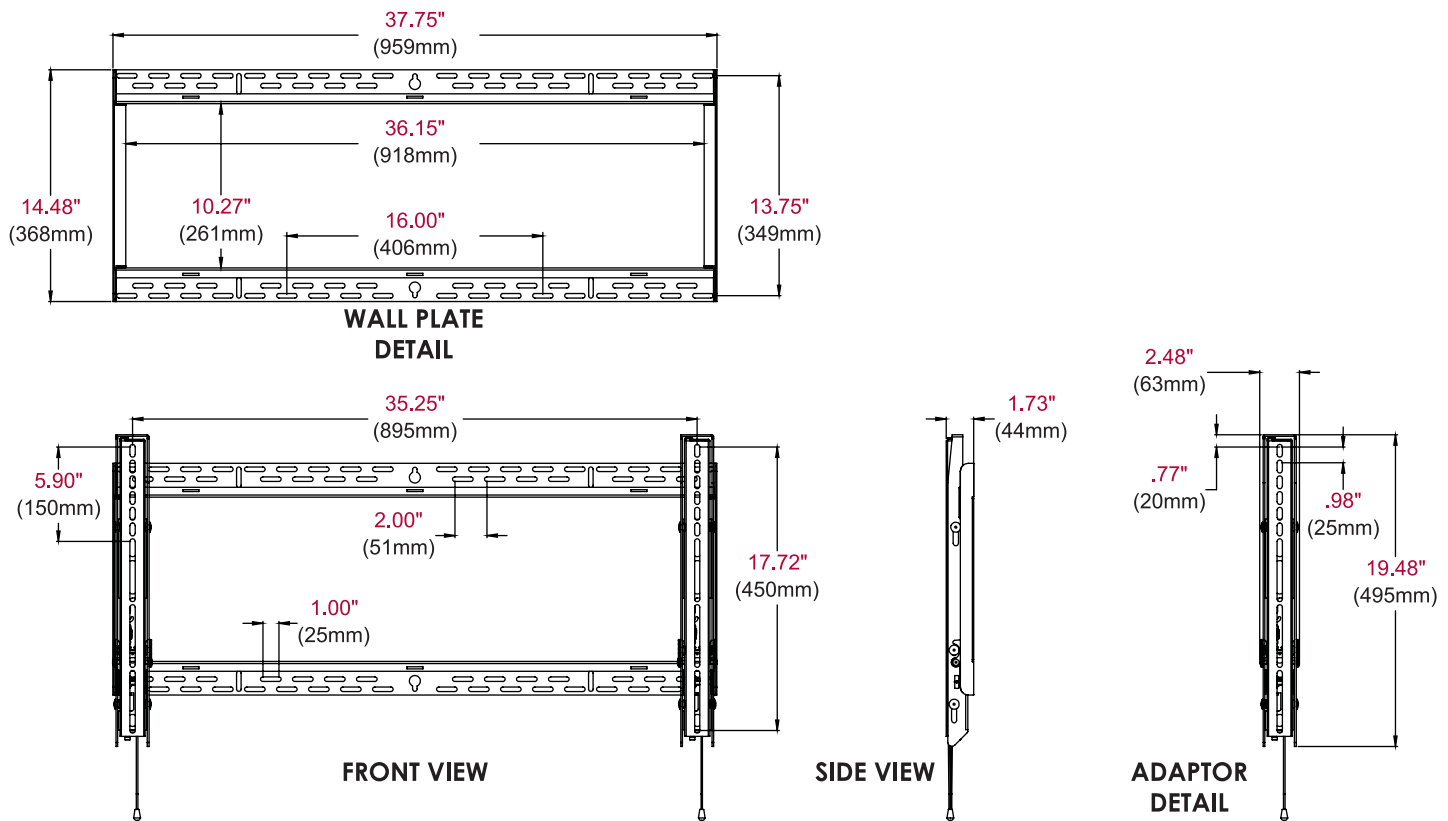

SF670P	SmartMount® Universal Flat Wall Mount for 46" to 90" Displays - Standard Models
SF670	SmartMount® Universal Flat Wall Mount for 46" to 90" Displays - Security Models

Product Specifications

	DIMENSIONS (W x H x D)	PRODUCT WEIGHT	LOAD CAPACITY	FINISH	AVAILABLE COLORS
SF670(P)	37.75" x 19.48" x 1.73" (959 x 495 x 44mm)	13.21lb (6.00kg)	250lb (113kg)	Scratch Resistant Fused Epoxy	Semi-Gloss Black

Package Specifications

	PACKAGE SIZE (W x H x D)	PACKAGE SHIP WEIGHT	PACKAGE UPC CODE	PACKAGE CONTENTS	UNITS IN PACKAGE
SF670(P)	38.60" x 2.30" x 15.40" (980 x 58 x 390mm)	16.21lb (7.35kg)	SF670: 735029242192 SF670P: 735029242208	Wall Mount, Wall and Display Installation Hardware, Installation Instructions	1

Accessories

- **ACC615:** 6-pack Metal Stud Fastener Kit
- **ACC309:** Video Conference Shelf
- **ACC-UCM:** Universal AV Component Mount
- **ESHV models:** AV Wall Shelves
- **IBA4-W:** Easy Mount Recessed Low Voltage Cable Plate

All dimensions = inch (mm)

Architect Specifications

The Smartmount® Universal Flat Wall Mount shall be a Peerless-AV model SF670(P) and shall be located where indicated on the plans. Assembly and installation shall be done according to instructions provided by the manufacturer.

Visit peerless-av.com to see the complete line of AV solutions from Peerless-AV, including outdoor displays, kiosks, digital audio, display mounts, projector mounts, carts/stands, and a full assortment of accessories.

Peerless-AV
2300 White Oak Circle
Aurora, IL 60502 USA
(800) 865-2112
(630) 375-5100
Fax: (800) 359-6500

Peerless-AV EMEA
Unit 3 Watford Interchange
Colonial Way, Watford
Herts, WD24 4WP
United Kingdom
+44 (0) 1923 200100
Fax: +44 (0) 1923 200101

Peerless-AV Latin America
Av. de las Industrias 413
Parque Industrial Escobedo
General Escobedo, N.L.,
México, 66062
+52 (81) 8384-8300
Fax: +52 (81) 8384-8360