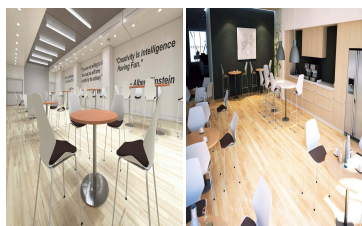

Details

Italia is the ultimate style statement - whether for meetings, conferences, boardrooms or dining areas. This table is topped by the clean lines of a heatproof, clean looking melamine worktop that requires minimum maintenance. Underneath the brushed steel trumpet base and post design looks striking and has the practicality of eliminating any knee and leg traps underneath.