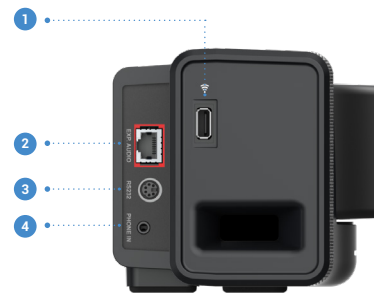

- 1 PTZ lens
- 2 LED indicator

Top

Side

- 1 USB 2.0 Type-A
- 2 HDMI out (to TV)
- 3 USB 3.0 Type-B (device to PC)
- 4 LAN
- 5 DC 12V

- 1 USB 2.0 Type A for wireless dongle
- 2 Audio expansion
- 3 RS-232
- 4 Phone in/ Speaker out