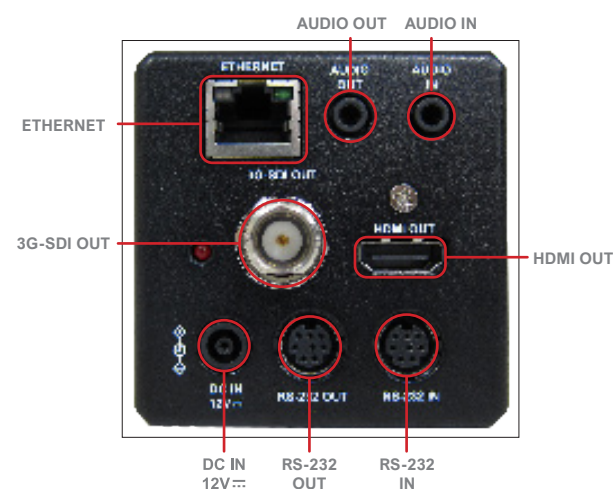

IP Streaming Format

Stream	1	2	3
Settings	H.265	H.264	H.264
Resolution	1080p/720p	1080p/720p	640x360
Frame Rate	59.94 Hz	59.94/29.97	29.97
	50 Hz	50/25	25
Bit Rate	20000 kbps~2000 kbps	20000 kbps~2000 kbps	5000 kbps~512 kbps
Audio Transmission	AAC/G.711		
PoE+	Yes		

Product Specifications

Sensor	1/2.5" 8MP CMOS	Image Flip	Yes
Video Format	Resolution : 1080p/720p Frame Rate : 59.94/50/29.97/25	Preset Positions	256
Video Output (HD) Interface	3G-SDI, HDMI, Ethernet	Multiple Video Stream	H.265 1080p 59.94fps H.264 1080p 59.94fps H.264 640x360 29.97fps
Optical Zoom	30x	Audio Compression Format	G.711 / AAC
Horizontal Viewing Angle	68°	Camera Control Interface	RS-232 / Ethernet
Aperture	F1.6 ~ F3.4	Camera Control Protocol	VISCA / PELCO D / ONVIF
Focal Length	4.6mm ~ 135mm	Tally Light	Yes
Shutter Speed	1/1 ~ 1/10,000 sec	PoE	PoE (IEEE802.3af)
Minimum Object Distance	1.5m (Wide/Tele)	Video Stream	RTSP / RTMP / RTMPS / MPEG-TS / SRT
Video S/N Ratio	> 50dB	Video Compression	H.265 / H.264
Minimum Illumination	0.1 lux (F1.6, 50IRE, 30fps)	Audio in	Line In/Mic In, Phone Jack 3.5mm x1
Focus System	Auto, Manual	Audio Out	Line Out, Phone Jack 3.5mm x1 Ethernet / SDI / HDMI
Gain Control	Auto, Manual	DC IN	12V +/- 20%
White Balance	Auto, Manual	Power consumption	PoE : 10.5W DC In : 9.5W
Exposure Control	Auto, Manual	Weight	1 kg
WDR	Yes	Dimension	170 x 67 x 67 mm(6.7" x 2.6" x 2.6")
3D NR	Yes		

I/O CONNECTIONS