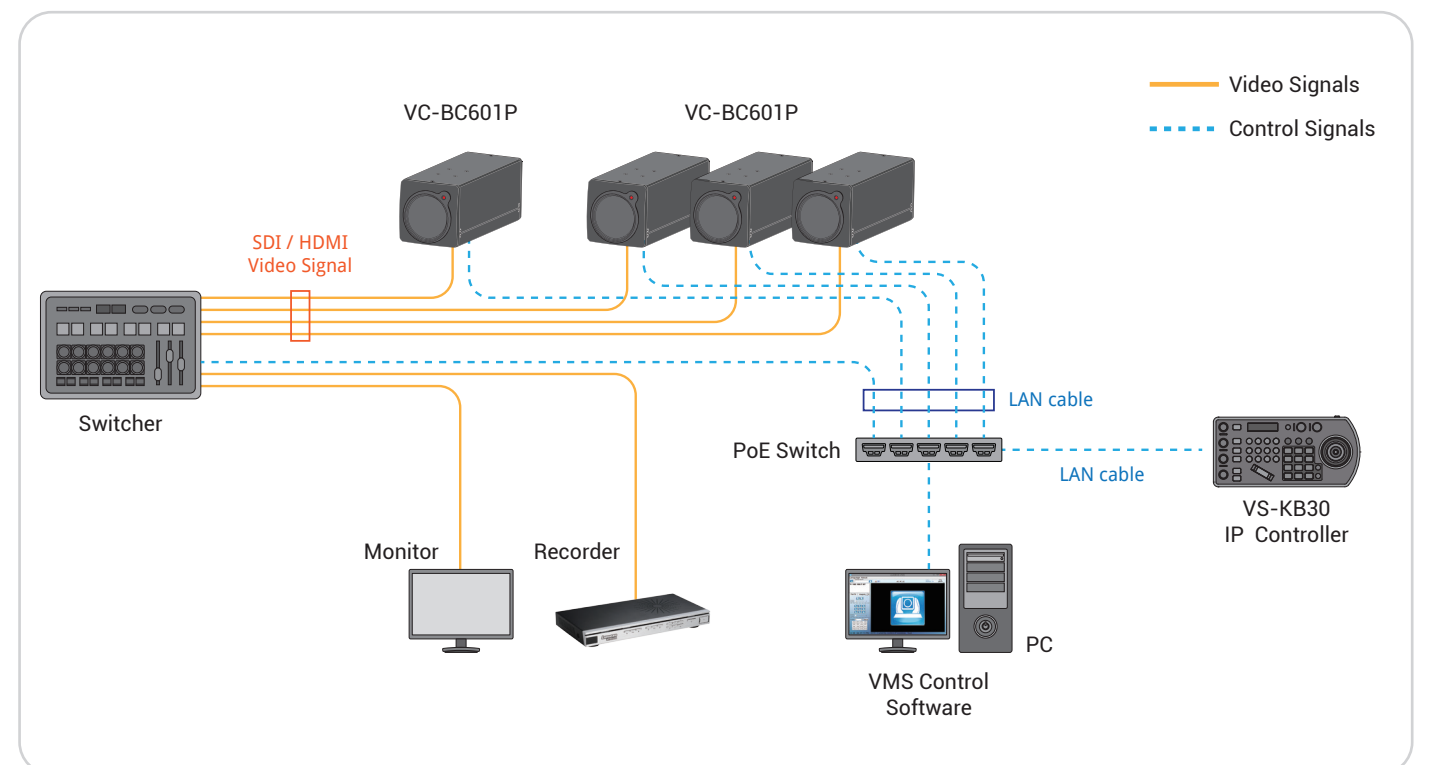

Multi-Camera Connection

Lumens®
Your Success, Our Passion!
www.MyLumens.com

Lumens Integration, Inc.
4116 Clipper Court
Fremont, CA, 94538
Phone : 888.542.3235
Fax : 510.252.1389

Lumens Europe
De Nayerstraat 17 9470
Denderleeuw Belgium
Phone : +32 473 58 38 95
Fax : +32 (0) 2 452 76 00