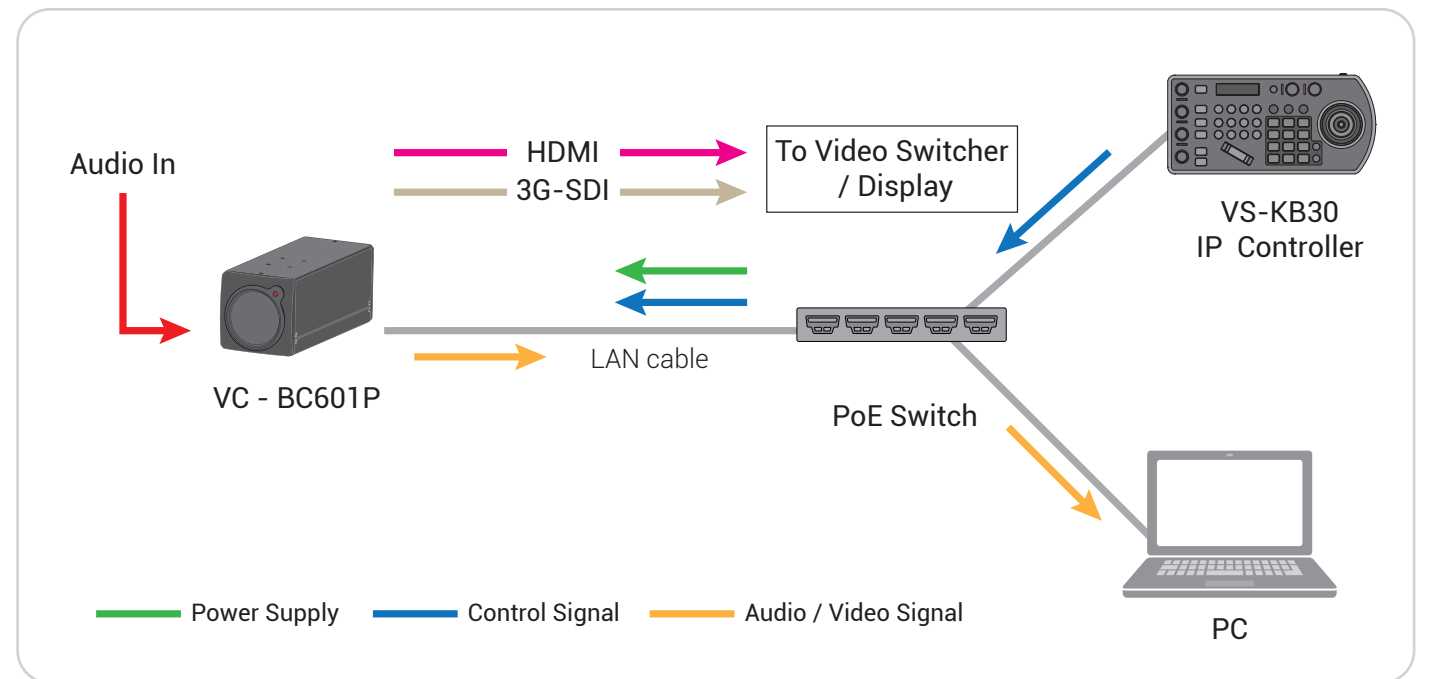

Single Camera Connection