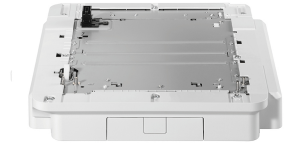

## Brother TC-4100 printer/scanner spare part Tower tray connector 1 pc(s)

**Brand :** Brother

**Product code:** TC-4100

**Product name :** TC-4100

- The TC-4100 connector is a required for using the TT-4000 tower tray option with HL-L9310CDW and MFC-L9570CDW

- For Use With: HL-L9310CDW, MFC-L9570CDW

- Unit Dimensions (W" x D" H"): 17.5" x 19.1" x 4.1"

- Weight: 14.3 lbs

Optional Tower Tray Connector

Brother TC-4100. Type: Tower tray connector, Device compatibility: Multifunctional, Brand compatibility: Brother, Compatibility: HL-L9310CDW / MFC-L9570CDW, Product colour: White. Quantity per pack: 1 pc(s)

Features		Weight & dimensions	
Type *	Tower tray connector	Width	444.5 mm
Device compatibility *	Multifunctional	Depth	485.1 mm
Brand compatibility *	Brother	Height	104.1 mm
Compatibility *	HL-L9310CDW / MFC-L9570CDW	Weight	6.49 kg
Product colour	White	<b>Packaging data</b>	
		Quantity per pack *	1 pc(s)