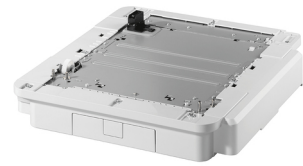

## Brother TC-4100 printer/scanner spare part Tower tray connector 1 pc(s)

**Brand :** Brother

**Product code:** TC-4100

**Product name :** TC-4100

- The TC-4100 connector is a required for using the TT-4000 tower tray option with HL-L9310CDW and MFC-L9570CDW

- For Use With: HL-L9310CDW, MFC-L9570CDW

- Unit Dimensions (W" x D" H"): 17.5" x 19.1" x 4.1"

- Weight: 14.3 lbs

Optional Tower Tray Connector

Brother TC-4100. Type: Tower tray connector, Device compatibility: Multifunctional, Brand compatibility: Brother, Compatibility: HL-L9310CDW / MFC-L9570CDW, Product colour: White. Quantity per pack: 1 pc(s)

Features		Weight & dimensions	
Type *	Tower tray connector	Width	444.5 mm
Device compatibility *	Multifunctional	Depth	485.1 mm
Brand compatibility *	Brother	Height	104.1 mm
Compatibility *	HL-L9310CDW / MFC-L9570CDW	Weight	6.49 kg
Product colour	White	<b>Packaging data</b>	
		Quantity per pack *	1 pc(s)