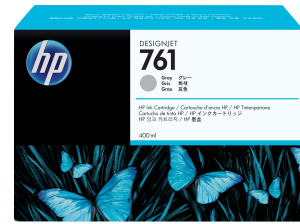

HP 761 400-ml Gray DesignJet Ink Cartridge

Brand : HP

Product code: CM995A

Product name : 761 400-ml Gray DesignJet Ink Cartridge

761 400-ml Gray DesignJet Ink Cartridge

[HP 761 400-ml Gray DesignJet Ink Cartridge:](#)

Designed for customers who want to produce a range of applications, including low-cost CAD monochrome drawings and GIS documents to high-quality renders and presentations.

HP 761 400-ml Grey DesignJet Ink Cartridge meets all your printing needs - from crisp, accurate, cost-effective drawings to impressive, high-quality colour presentations. Original HP supplies provide low-maintenance, high-productivity printing.

HP 761 400-ml Gray DesignJet Ink Cartridge. Colour ink type: Dye-based ink, Colour ink volume: 400 ml, Printing colours: Grey, Quantity per pack: 1 pc(s)

Features		Brand-specific features	
Colour ink type	Dye-based ink	HP GTIN (EAN/UPC)	885631448298
Compatibility *	HP DesignJet T7100	Technical details	
Quantity per pack *	1 pc(s)	Box contents	Ink cartridge
Colour ink volume	400 ml	Maximum number of stacking cartons	4 pc(s)
Type *	Original	Logistics data	
Ink type	Dye-based ink	Products per pallet	800 pc(s)
Printing colours *	Grey	Master (outer) cases per pallet	80 pc(s)
Brand compatibility *	HP	Layers per pallet	4 pc(s)
OEM code	CM996A	Master (outer) cases per pallet layer	20 pc(s)
Country of origin	Singapore	Pallet gross weight	549.39 g
Quantity per box	1 pc(s)	Products per master (outer) case	10 pc(s)
Operational conditions		Master (outer) case gross weight	6.68 g
Operating relative humidity (H-H)	40 - 55%	Products per larger master (outer) case	10 pc(s)
Storage temperature (T-T)	-40 - 60 °C	Larger master (outer) case gross weight	6.68 g
Operating temperature (T-T)	20 - 25 °C	Master (outer) case gross weight (imperial)	6.68 kg (14.7 lbs)
Storage relative humidity (H-H)	8 - 90%	Harmonized System (HS) code	84439990
Weight & dimensions		Other features	
Width	174 mm	Pallet dimensions (W x D x H)	1219 x 1016 x 1109 mm
Depth	114 mm		
Height	53 mm		
Weight	570 g		
Package width	174 mm		
Package depth	114 mm		
Package height	53 mm		
Package weight	630 g		
Package type	Box