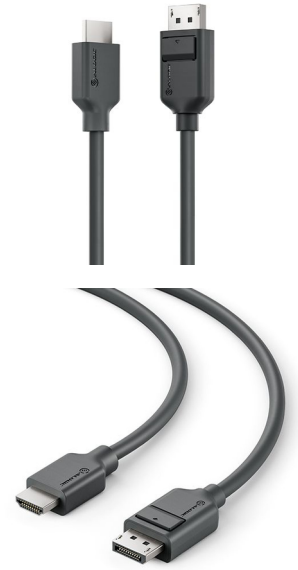

ALOGIC Elements DisplayPort to HDMI Cable - 3m

Brand : ALOGIC

Product code: EL2DPHD-03

Product name : Elements DisplayPort to HDMI Cable - 3m

- Connects DisplayPort DP++ sources [including laptops] to HDMI displays [including computer monitors]
- Supports resolution up to 4K [30Hz] and Full HD 1920X1080 [144Hz]
- Data rates up to 10.2Gbps. Supports 3D video and colour depth to 48 bits -16 bits per colour
- Highly bendable cable for tight spaces

Elements DisplayPort to HDMI Cable - 3m

ALOGIC Elements DisplayPort to HDMI Cable - 3m. Cable length: 3 m, Connector 1: DisplayPort, Connector 2: HDMI. Quantity per pack: 1 pc(s)

Features		Features	
Connector 1 form factor	Straight	Refresh rate at maximum resolution	30 Hz
Connector 2 form factor	Straight	3D	✓
Cable length *	3 m	Product colour	Black
Connector 1 *	DisplayPort	Jacket material	Polyvinyl chloride (PVC)
Connector 2 *	HDMI	Cable type	Round cable
Connector 1 gender *	Male	Connector housing material	Acrylonitrile butadiene styrene (ABS)
Connector 2 gender *	Male	AWG wire size	30
HDMI version	1.4	Colour depth	48 bit
Supported graphics resolutions	1920 x 1080 (HD 1080)	Plug and Play	✓
Data transfer rate	10.2 Gbit/s		
Maximum refresh rate	144 Hz		
		Packaging data	
		Quantity per pack	1 pc(s)