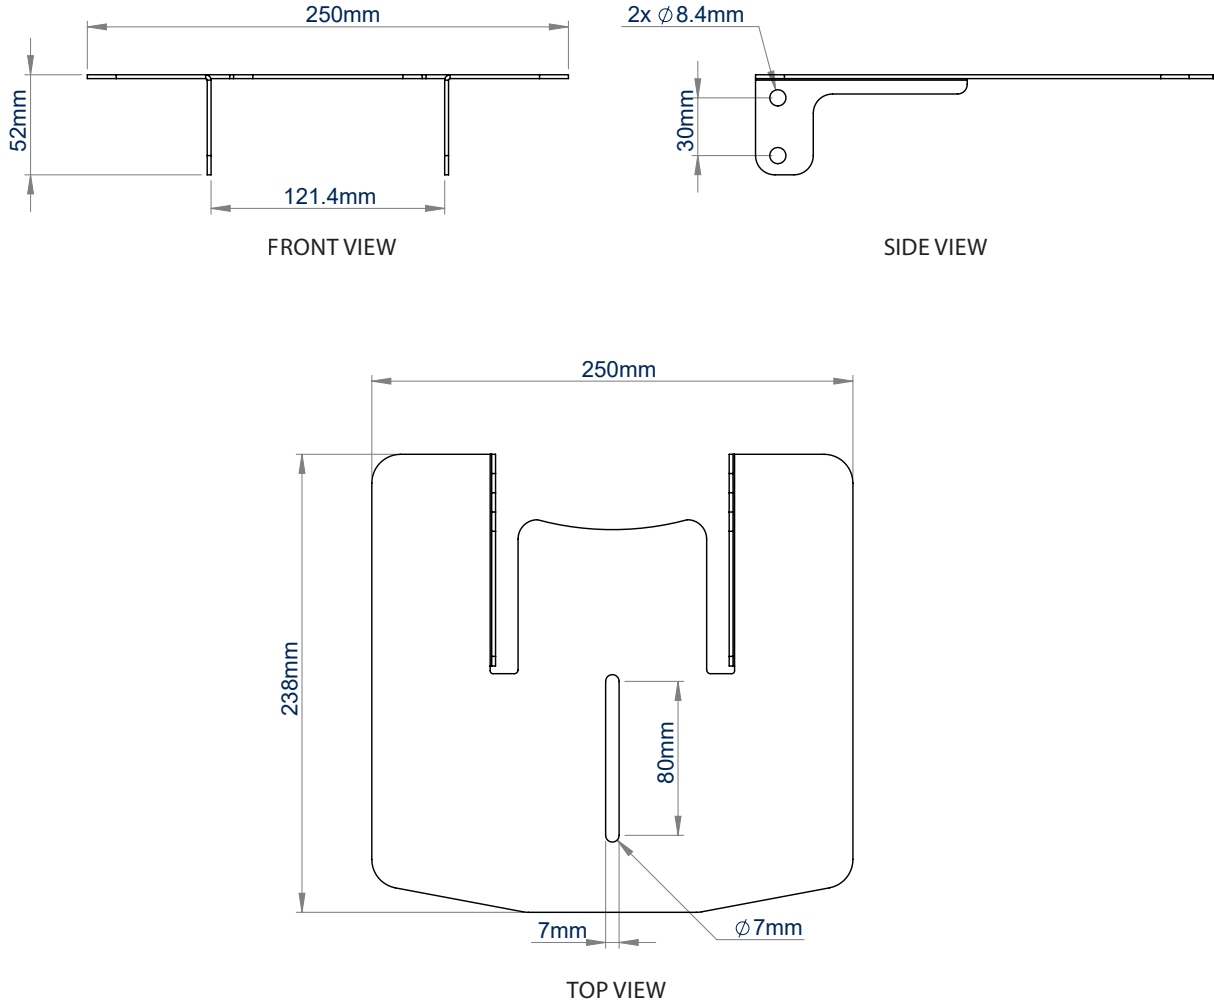

Designed to be mounted directly to the XRTROLLEY either above or below the screen

Slim line profile with a weight capacity of up to 5kg

Ideal for mounting VC cameras with a 1/4" thread

Simple installation and height adjustment

PACKING INFORMATION

COLOUR:	ORDER REF:	EAN CODE:	MASTER CARTON QTY:	MASTER CARTON WEIGHT:	MASTER CARTON CUBE:
Black	XRTROLLEYSH2	5019318305719	10	11.6kg	0.049cbm