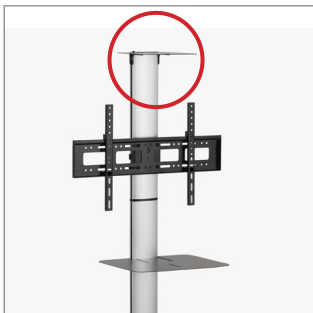

Exclusively Available
 from **midwich**
 midwldt.com

XRTROLLEYSH2

VC CAMERA SHELF FOR USE WITH XRTROLLEY

Designed for use with the XRTROLLEY this AV accessory shelf is designed to hold any AV accessory up to 5kg in weight. This slim-line shelf is ideal for mounting all manor of AV peripherals including VC cameras with a 1/4" thread.

SPECIFICATION

Dimensions:	W: 250mm x D: 238mm
Max load	5kg
Colour	Black

FEATURES

- Designed to be mounted directly to the XRTROLLEY
- Slim line profile with a weight capacity of up to 5kg
- Ideal for mounting VC cameras with a 1/4" thread
- Can be mounted above the or below a screen
- Simple installation and height adjustment

Designed to be mounted directly to the XRTROLLEY either above or below the screen

Slim line profile with a weight capacity of up to 5kg

Ideal for mounting VC cameras with a 1/4" thread

Simple installation and height adjustment