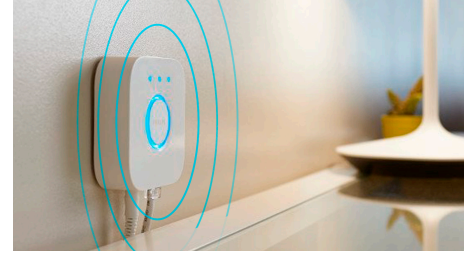

The Hue Bridge

The Hue Bridge is an essential component to a personal Philips Hue smart lighting system. It is the brains of the operation, communicating with both your smart light lamps and the Hue app to ensure that everything works together. It also enables smart home automation features like scheduling routines and timers.

Specifications

Lamp dimensions

- Dimensions (WxHxD): 60x109

Environmental

- Operational humidity: 5% <H<95% (non-condensing)
- Operational temperature: -10 °C – 45 °C

Extra feature/accessory incl.

- Dimmable with the Hue app and switches: Yes

Guarantee

- 2 years: Yes