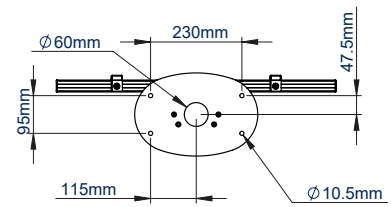

SPECIFICATION

Recommended screen size	39" - 70"
Max load	70kg
VESA® and non-VESA fixings	up to 672 x 400mm
Dimensions	W: 705mm H:1910mm D:210mm
Colour options	Black or Silver & Black

FEATURES

- Designed to mount a screen in a fixed position with a minimal footprint
- Universal design with a premium high-end aesthetic
- Suitable for landscape or portrait mounting
- Arms feature levelling screws to adjust the screen height
- Small footprint for an unobtrusive installation into confined areas
- Integrated cable management
- Safety screws help prevent unauthorised removal of screens
- Easily accessorised with a flip-down media storage tray and VC shelf (available separately), which can be positioned above or below the screen
- Simple 'hook-on' screen installation

FRONT VIEW

SIDE VIEW

REAR VIEW

TOP VIEW

BOTTOM VIEW

ORDER REFERENCE

COLOUR:	ORDER REF:	EAN CODE:
Black	BT8704/B	5019318303548
Silver & Black	BT8704/BS	5019318303558

ACCESSORIES & RELATED PRODUCTS