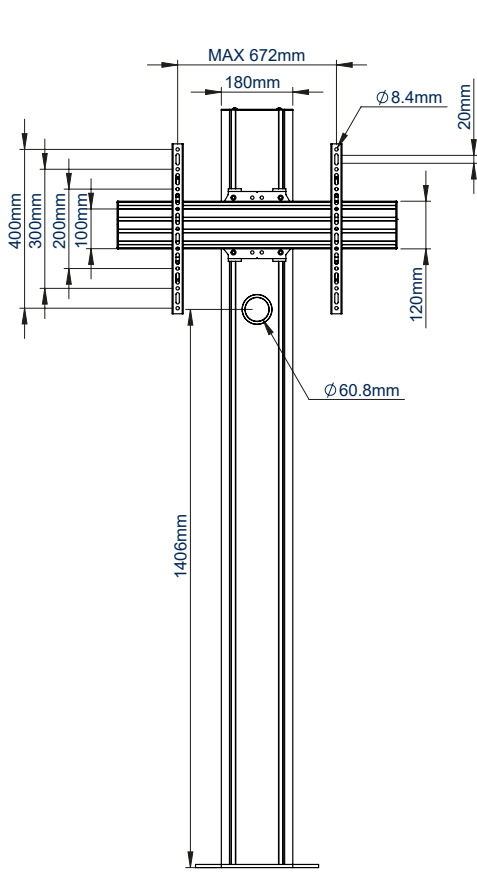

SPECIFICATION

Recommended screen size	39" - 70"
Max load	70kg
VESA® and non-VESA fixings	up to 672 x 400mm
Dimensions	W: 705mm H:1910mm D:210mm
Colour options	Black or Silver & Black

FEATURES

- Designed to mount a screen in a fixed position with a minimal footprint
- Universal design with a premium high-end aesthetic
- Suitable for landscape or portrait mounting
- Arms feature levelling screws to adjust the screen height
- Small footprint for an unobtrusive installation into confined areas
- Integrated cable management
- Safety screws help prevent unauthorised removal of screens
- Easily accessorised with a flip-down media storage tray and VC shelf (available separately), which can be positioned above or below the screen
- Simple 'hook-on' screen installation

Available in Black or Silver & Black

Integrated cable management throughout the vertical column

Accessories such as VC Shelves & media storage can be fitted easily (available separately)

8mm steel base secures the column to the floor

FRONT VIEW

SIDE VIEW

REAR VIEW

TOP VIEW

BOTTOM VIEW

ORDER REFERENCE

COLOUR:	ORDER REF:	EAN CODE:
Black	BT8704/B	5019318303548
Silver & Black	BT8704/BS	5019318303558

ACCESSORIES & RELATED PRODUCTS