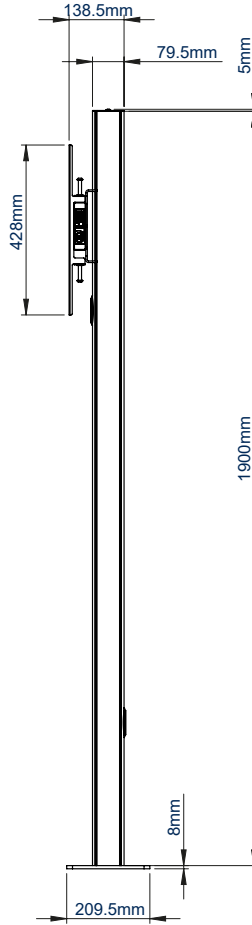

SPECIFICATION

Recommended screen size	39" - 70"
Max load	70kg
VESA® and non-VESA fixings	up to 672 x 400mm
Dimensions	W: 705mm H:1910mm D:210mm
Colour options	Black or Silver & Black

FEATURES

- Designed to mount a screen in a fixed position with a minimal footprint
- Universal design with a premium high-end aesthetic
- Suitable for landscape or portrait mounting
- Arms feature levelling screws to adjust the screen height
- Small footprint for an unobtrusive installation into confined areas
- Integrated cable management
- Safety screws help prevent unauthorised removal of screens
- Easily accessorised with a flip-down media storage tray and VC shelf (available separately), which can be positioned above or below the screen
- Simple 'hook-on' screen installation

Available in Black or Silver & Black

Integrated cable management throughout the vertical column

Accessories such as VC Shelves & media storage can be fitted easily (available separately)

8mm steel base secures the column to the floor

FRONT VIEW

SIDE VIEW

REAR VIEW

TOP VIEW

BOTTOM VIEW

ORDER REFERENCE

COLOUR:	ORDER REF:	EAN CODE:
Black	BT8704/B	5019318303548
Silver & Black	BT8704/BS	5019318303558

ACCESSORIES & RELATED PRODUCTS

BT8390-SA
Adjustable Accessory Mounting Arm
Ideal for VC cameras when used with BT7863

BT7863
Small AV Accessory Shelf for use with
BT8390-SA to mount VC cameras

BT7884
Flip-Down AV Storage Tray designed to
hold & hide AV accessories & power supplies