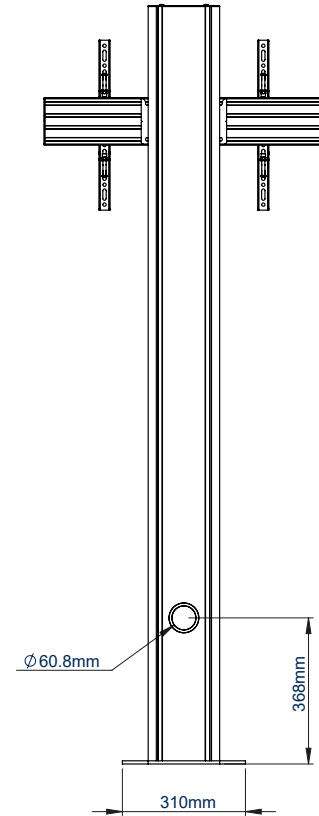

SPECIFICATION

Recommended screen size	39" - 70"
Max load	70kg
VESA® and non-VESA fixings	up to 672 x 400mm
Dimensions	W: 705mm H:1910mm D:210mm
Colour options	Black or Silver & Black

FEATURES

- Designed to mount a screen in a fixed position with a minimal footprint
- Universal design with a premium high-end aesthetic
- Suitable for landscape or portrait mounting
- Arms feature levelling screws to adjust the screen height
- Small footprint for an unobtrusive installation into confined areas
- Integrated cable management
- Safety screws help prevent unauthorised removal of screens
- Easily accessorised with a flip-down media storage tray and VC shelf (available separately), which can be positioned above or below the screen
- Simple 'hook-on' screen installation

Available in Black or Silver & Black

Integrated cable management throughout the vertical column

Accessories such as VC Shelves & media storage can be fitted easily (available separately)

8mm steel base secures the column to the floor

FRONT VIEW

SIDE VIEW

REAR VIEW

TOP VIEW

BOTTOM VIEW

ORDER REFERENCE

COLOUR:	ORDER REF:	EAN CODE:
Black	BT8704/B	5019318303548
Silver & Black	BT8704/BS	5019318303558

ACCESSORIES & RELATED PRODUCTS