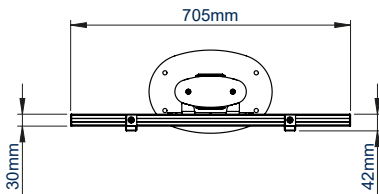

FRONT VIEW

TOP VIEW