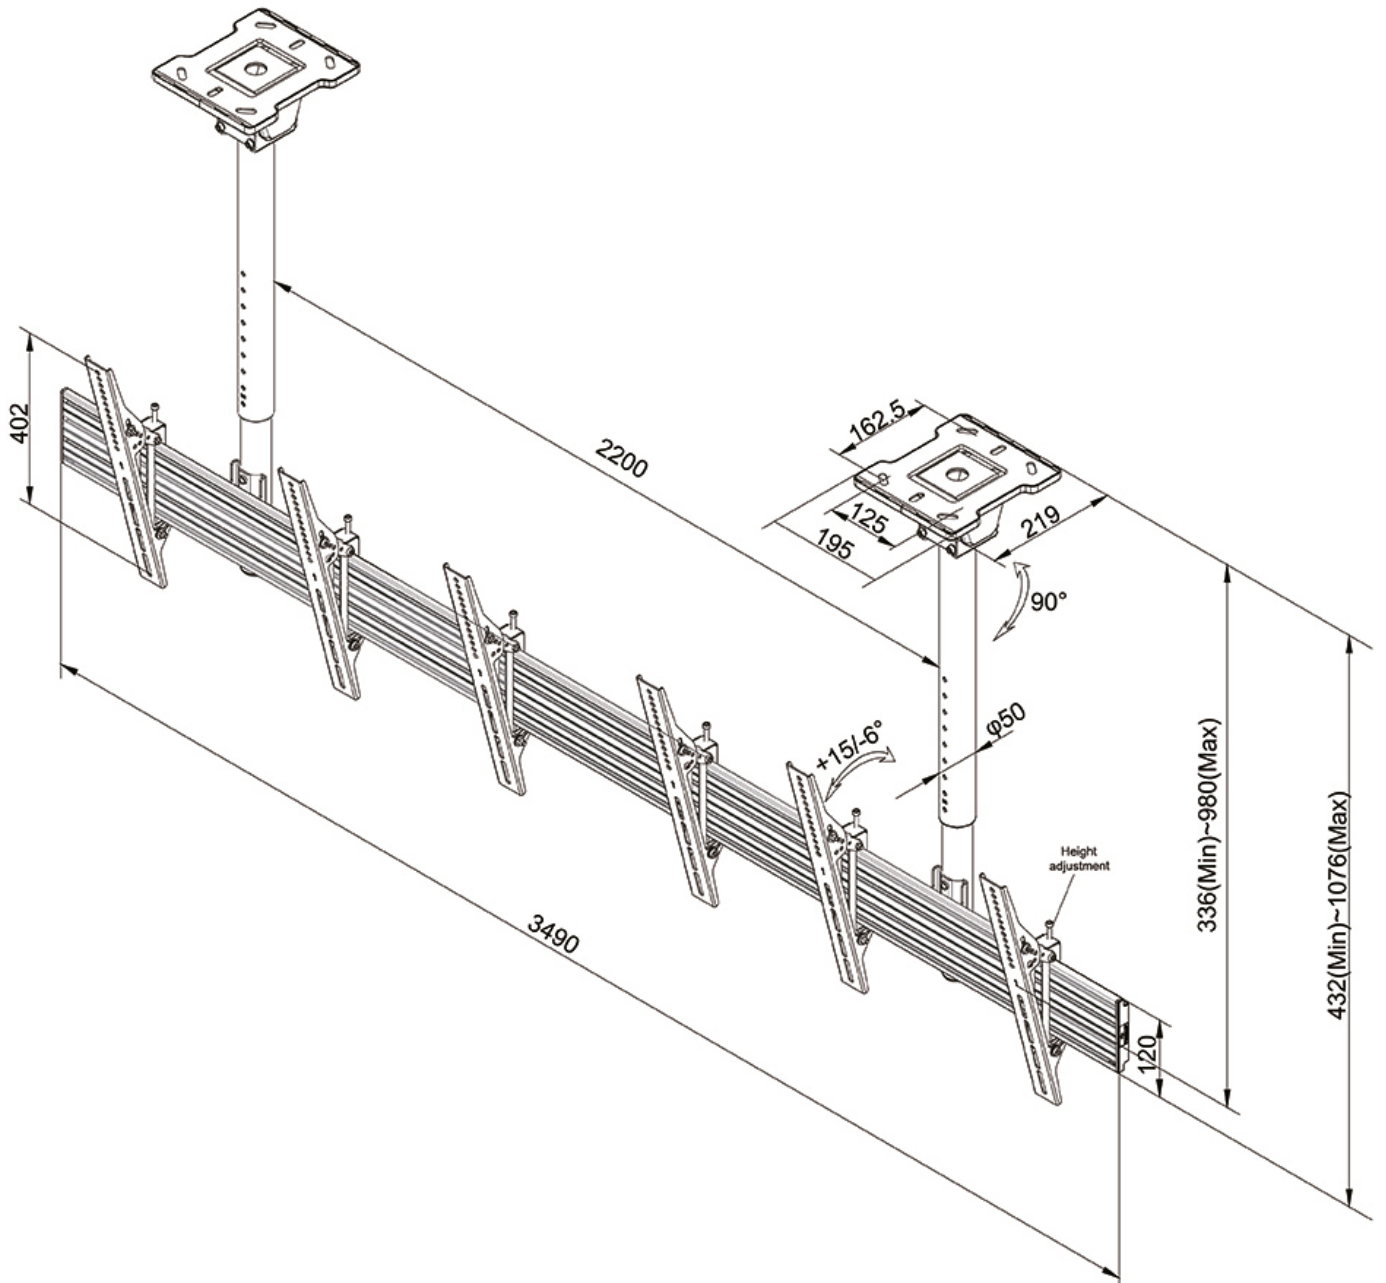

NMPRO-CMB3

NEOMOUNTS PRO MENU BOARD CEILING

Neomounts

Measuring unit: mm