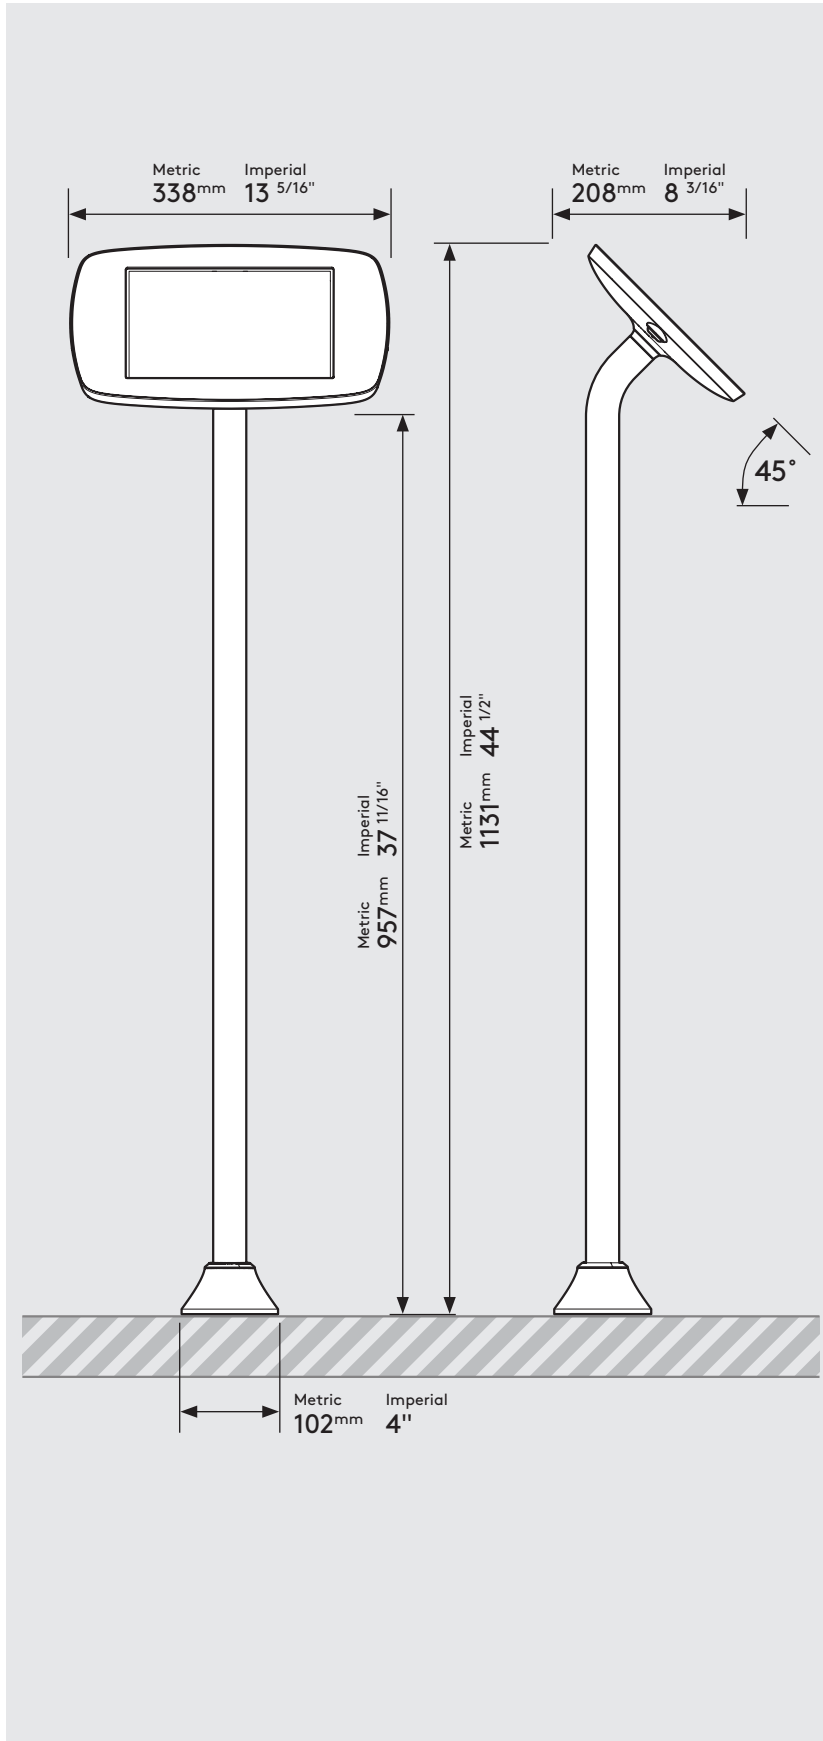

* Cable is not included for the Surface Pro 4 or Surface Pro 5 Tablets.

PRODUCT DATA SHEET - BOUNCEPAD FLOORSTANDING SLIM

bouncepad[®]

Case:	Arm:	Mounting:	Packaged weight:	Colour:
Mini	Floorstanding Slim	Fixing from Above	6.91kg	White Black

PRODUCT DATA SHEET - BOUNCEPAD FLOORSTANDING SLIM

bouncepad[®]

Case:	Arm:	Mounting:	Packaged weight:	Colour:
Midi	Floorstanding Slim	Fixing from Above	7.09kg	White Black

PRODUCT DATA SHEET - BOUNCEPAD FLOORSTANDING SLIM

bouncepad[®]

Case:	Arm:	Mounting:	Packaged weight:	Colour:
Maxi	Floorstanding Slim	Fixing from Above	7.32kg	White Black

PRODUCT DATA SHEET - BOUNCEPAD FLOORSTANDING SLIM

bouncepad[®]

Case:	Arm:	Mounting:	Packaged weight:	Colour:
Mega	Floorstanding Slim	Fixing from Above	7.71kg	White Black