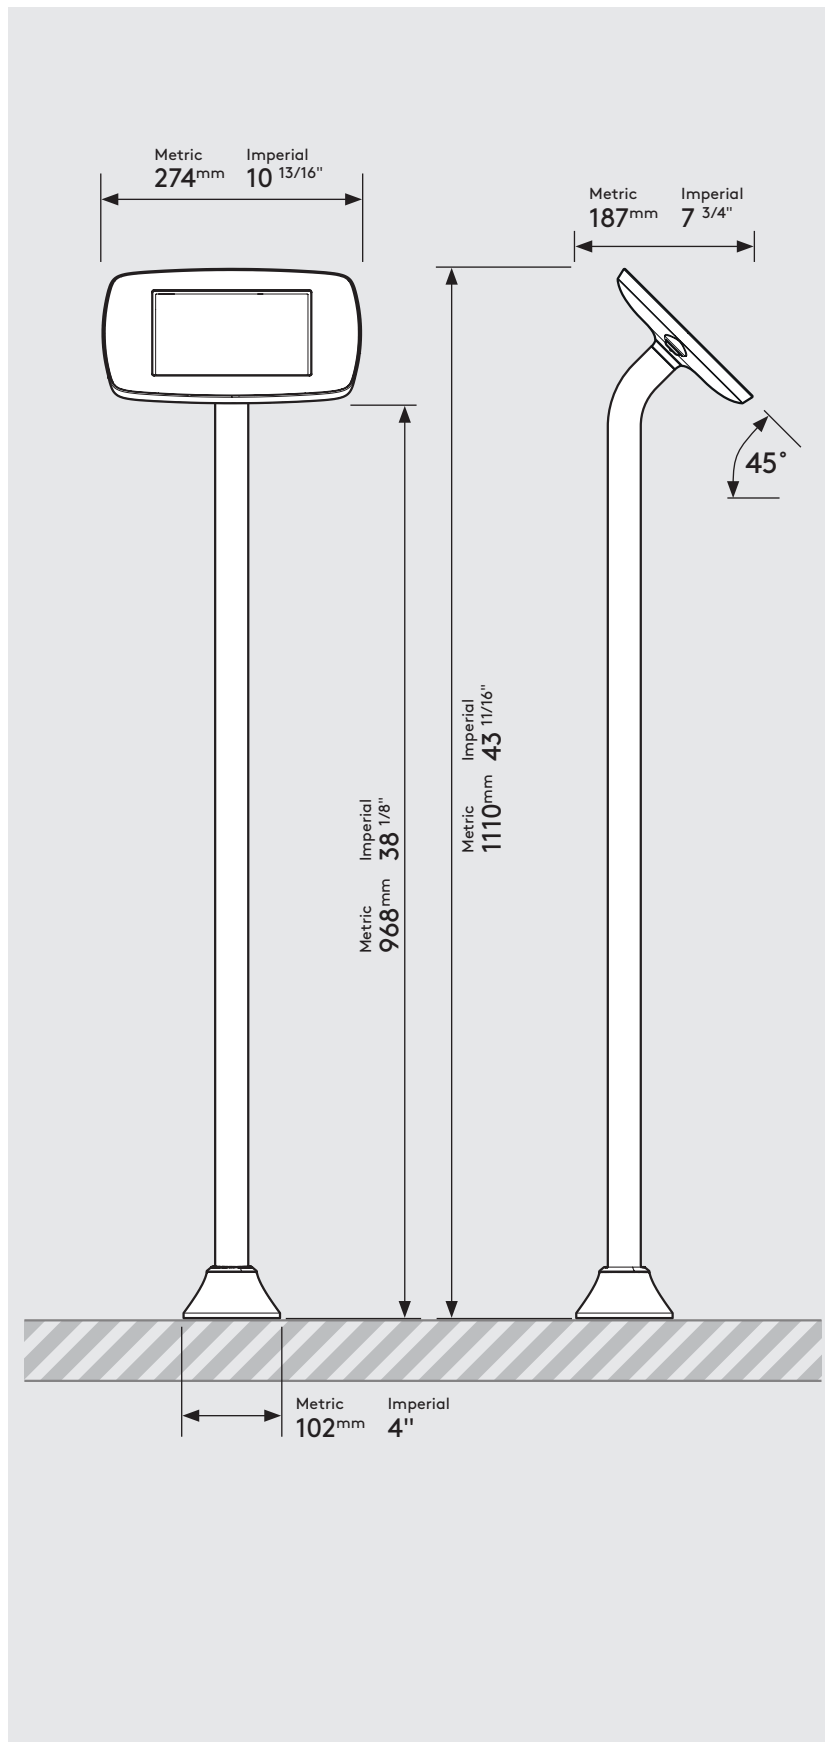

* Cable is not included for the Microsoft Surface Go.
Cable is not included for the Samsung Tab A 10.1 (2019).

Mega Case supported devices:

- iPad Pro 12.9" 1st Gen
- iPad Pro 12.9" 2nd Gen
- iPad Pro 12.9" 3rd Gen
- Microsoft Surface Pro 4
- Microsoft Surface Pro 5

* Cable is not included for the Surface Pro 4 or Surface Pro 5 Tablets.

PRODUCT DATA SHEET - BOUNCEPAD FLOORSTANDING SLIM

bouncepad[®]

Case:	Arm:	Mounting:	Packaged weight:	Colour:
Mini	Floorstanding Slim	Fixing from Above	6.91kg	White Black

PRODUCT DATA SHEET - BOUNCEPAD FLOORSTANDING SLIM

bouncepad[®]

Case:	Arm:	Mounting:	Packaged weight:	Colour:
Midi	Floorstanding Slim	Fixing from Above	7.09kg	White Black

PRODUCT DATA SHEET - BOUNCEPAD FLOORSTANDING SLIM