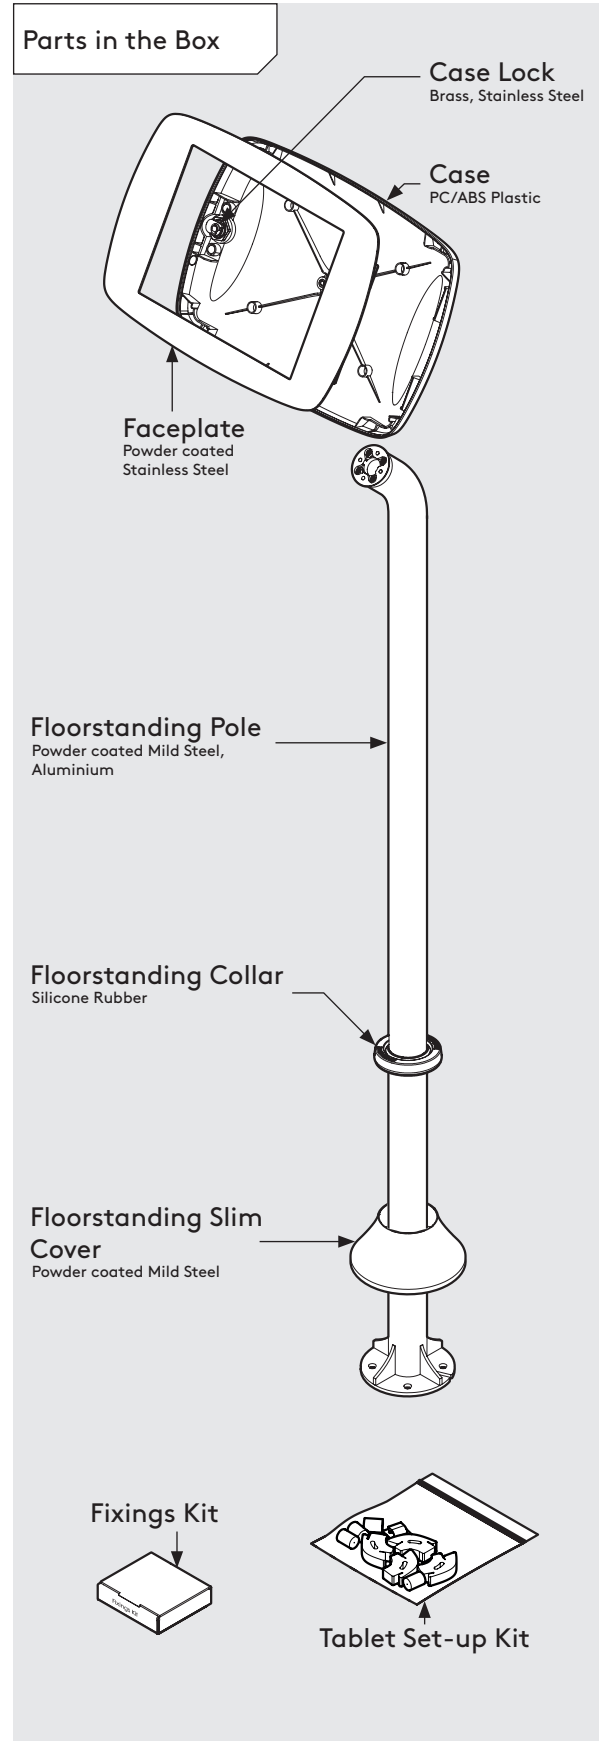

* Cable is not included for the Surface Pro 4 or Surface Pro 5 Tablets.

PRODUCT DATA SHEET - BOUNCEPAD FLOORSTANDING SLIM

bouncepad[®]

Case:	Arm:	Mounting:	Packaged weight:	Colour:
Mini	Floorstanding Slim	Fixing from Above	6.91kg	White Black

PRODUCT DATA SHEET - BOUNCEPAD FLOORSTANDING SLIM

bouncepad[®]

Case:	Arm:	Mounting:	Packaged weight:	Colour:
Midi	Floorstanding Slim	Fixing from Above	7.09kg	White Black

PRODUCT DATA SHEET - BOUNCEPAD FLOORSTANDING SLIM

bouncepad[®]

Case:	Arm:	Mounting:	Packaged weight:	Colour:
Maxi	Floorstanding Slim	Fixing from Above	7.32kg	White Black

PRODUCT DATA SHEET - BOUNCEPAD FLOORSTANDING SLIM

bouncepad[®]

Case:	Arm:	Mounting:	Packaged weight:	Colour:
Mega	Floorstanding Slim	Fixing from Above	7.71kg	White Black