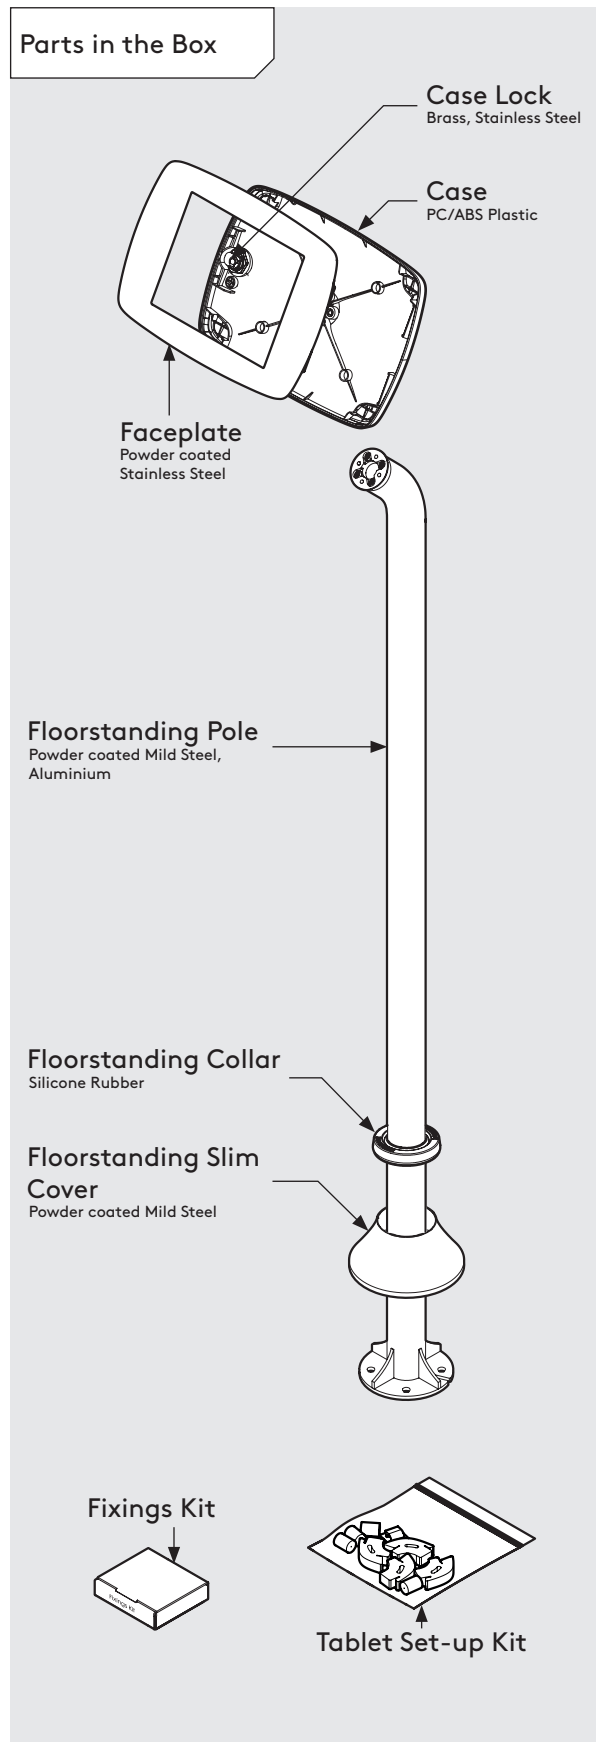

* Cable is not included for the Microsoft Surface Go.
Cable is not included for the Samsung Tab A 10.1 (2019).

Mega Case supported devices:

- iPad Pro 12.9" 1st Gen
- iPad Pro 12.9" 2nd Gen
- iPad Pro 12.9" 3rd Gen
- Microsoft Surface Pro 4
- Microsoft Surface Pro 5

* Cable is not included for the Surface Pro 4 or Surface Pro 5 Tablets.

PRODUCT DATA SHEET - BOUNCEPAD FLOORSTANDING SLIM

bouncepad[®]

Case:	Arm:	Mounting:	Packaged weight:	Colour:
Mini	Floorstanding Slim	Fixing from Above	6.91kg	White Black

PRODUCT DATA SHEET - BOUNCEPAD FLOORSTANDING SLIM

bouncepad[®]

Case:	Arm:	Mounting:	Packaged weight:	Colour:
Midi	Floorstanding Slim	Fixing from Above	7.09kg	White Black

PRODUCT DATA SHEET - BOUNCEPAD FLOORSTANDING SLIM