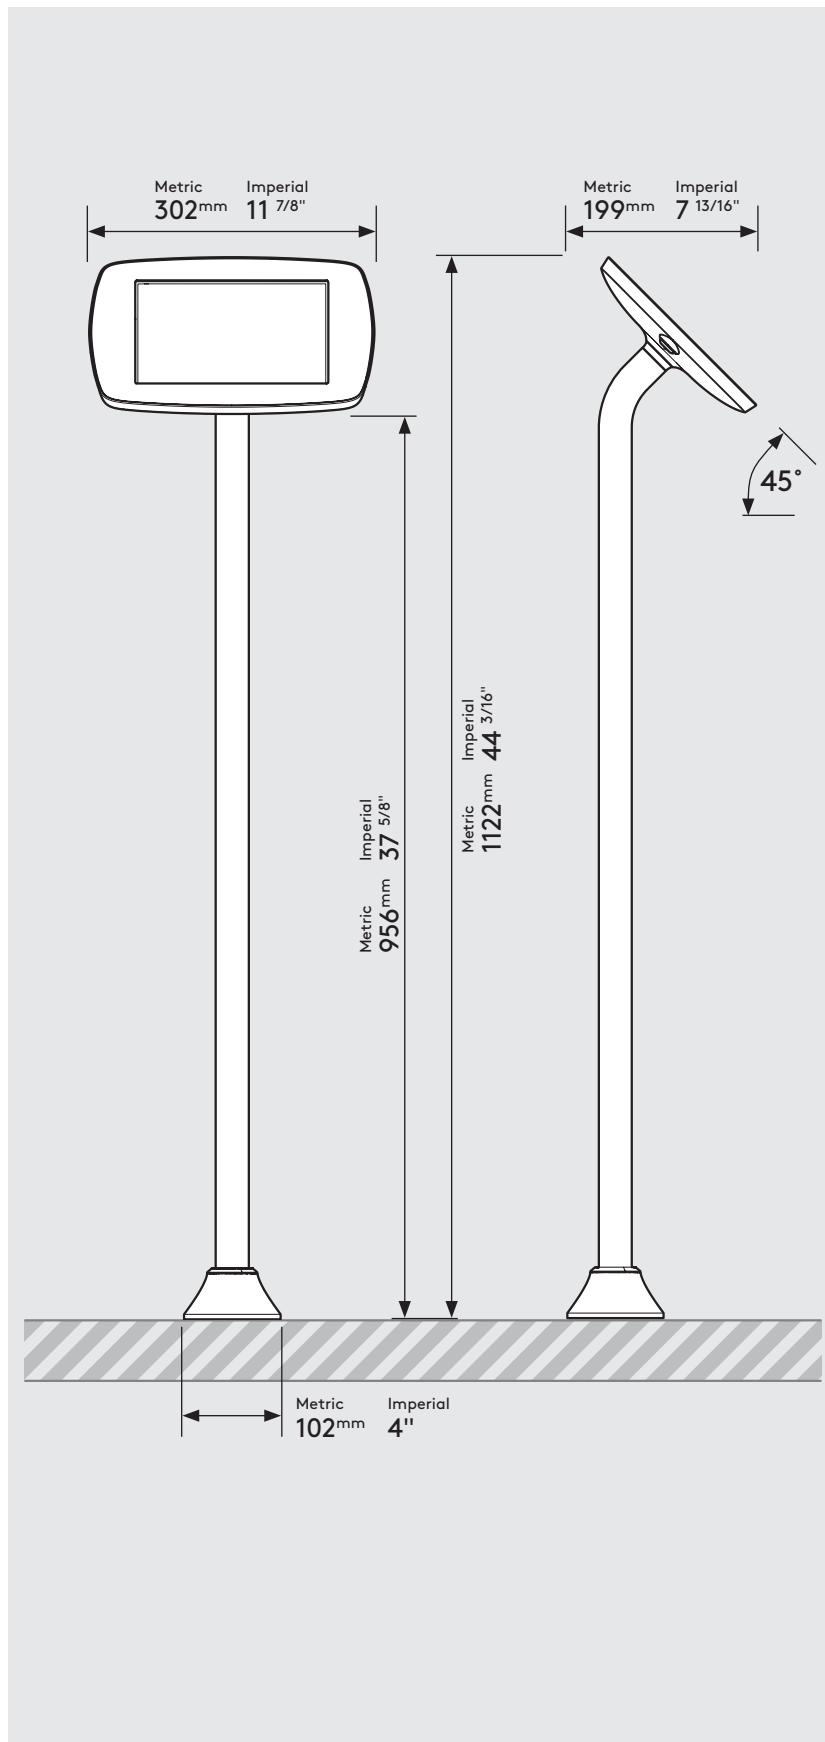

* Cable is not included for the Surface Pro 4 or Surface Pro 5 Tablets.

PRODUCT DATA SHEET - BOUNCEPAD FLOORSTANDING SLIM

bouncepad[®]

Case:	Arm:	Mounting:	Packaged weight:	Colour:
Mini	Floorstanding Slim	Fixing from Above	6.91kg	White Black

PRODUCT DATA SHEET - BOUNCEPAD FLOORSTANDING SLIM

bouncepad[®]

Case:	Arm:	Mounting:	Packaged weight:	Colour:
Midi	Floorstanding Slim	Fixing from Above	7.09kg	White Black

PRODUCT DATA SHEET - BOUNCEPAD FLOORSTANDING SLIM