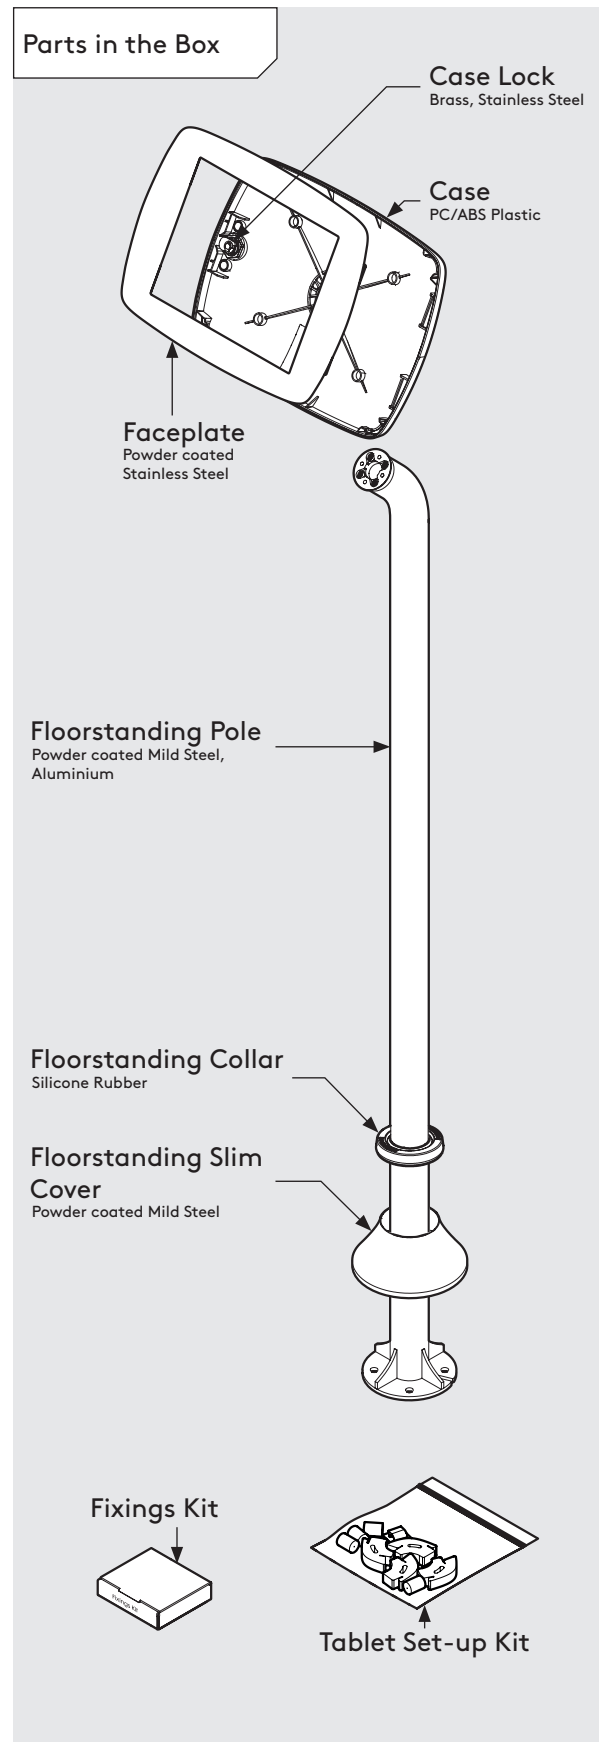

* Cable is not included for the Microsoft Surface Go.
Cable is not included for the Samsung Tab A 10.1 (2019).

Mega Case supported devices:

- iPad Pro 12.9" 1st Gen
- iPad Pro 12.9" 2nd Gen
- iPad Pro 12.9" 3rd Gen
- Microsoft Surface Pro 4
- Microsoft Surface Pro 5

* Cable is not included for the Surface Pro 4 or Surface Pro 5 Tablets.

PRODUCT DATA SHEET - BOUNCEPAD FLOORSTANDING SLIM

bouncepad[®]

Case:	Arm:	Mounting:	Packaged weight:	Colour:
Mini	Floorstanding Slim	Fixing from Above	6.91kg	White Black

PRODUCT DATA SHEET - BOUNCEPAD FLOORSTANDING SLIM

bouncepad[®]

Case:	Arm:	Mounting:	Packaged weight:	Colour:
Midi	Floorstanding Slim	Fixing from Above	7.09kg	White Black

PRODUCT DATA SHEET - BOUNCEPAD FLOORSTANDING SLIM