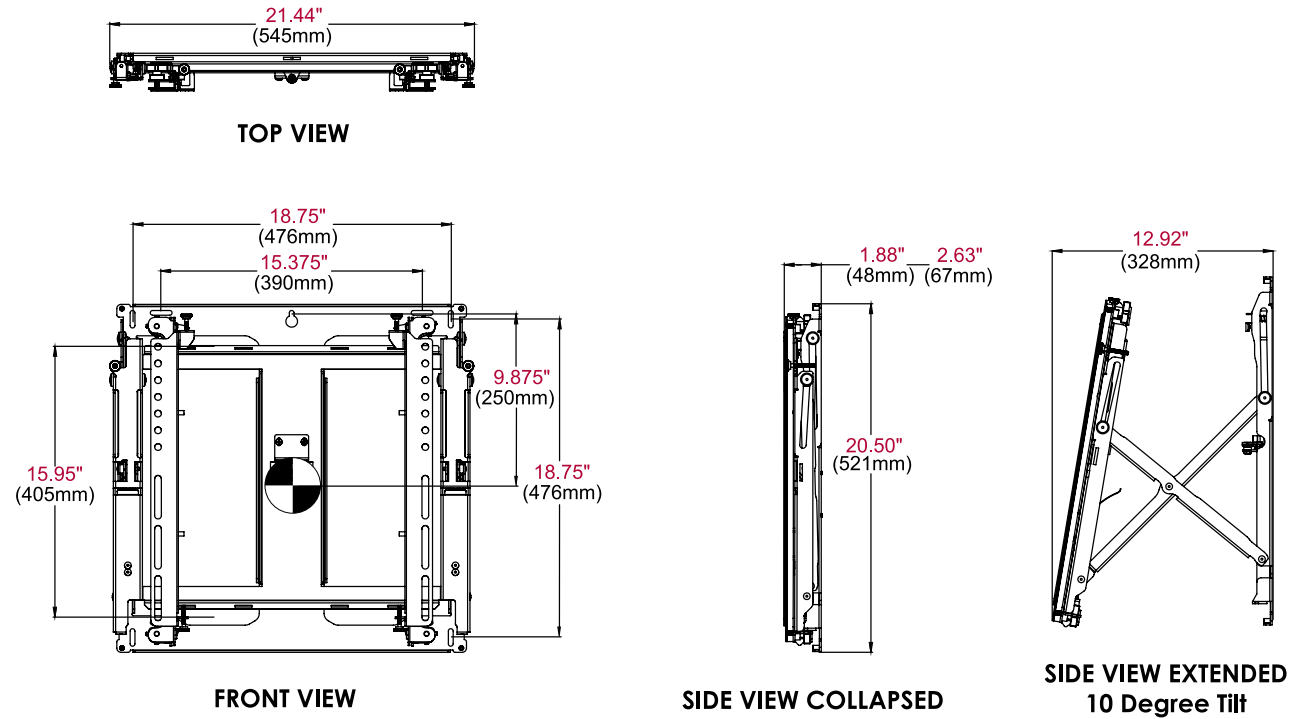

DS-VW755S SmartMount® Full Service Thin Video Wall Mount with Quick Release for 46"-65" Displays

Product Specifications

	DIMENSIONS (W x H x D)	PRODUCT WEIGHT	LOAD CAPACITY	FINISH	AVAILABLE COLORS
DS-VW755S	21.44" x 20.50" x 1.88"-2.63" (545 x 521 x 48 - 67mm)	20.9lb (9.5kg)	80lb (36.4kg)	Textured	Black

Package Specifications

	PACKAGE SIZE (W x H x D)	PACKAGE SHIP WEIGHT	PACKAGE UPC CODE	PACKAGE CONTENTS	UNITS IN PACKAGE
DS-VW755S	30.00" x 21.50" x 2.50" (762 x 546 x 63mm)	25.4lb (11.5kg)	735029302438	Wall Mount Assembly, Mounting Attachment Rails & Fasteners	1

Accessories

- **ACC-V600X:** Adaptor for VESA® 600 x 400mm Mounting Patterns
- **ACC-DHK:** Display Handling Kit
- **ACC-DHP6:** Display Handling Kit Replacement Pads - 6pk
- **DS-VWRSXXX:** Reusable Display Dedicated Spacers

All dimensions = inch (mm)

Architect Specifications

The SmartMount® Full Service Thin Video Wall Mount with Quick Release shall be a Peerless-AV model DS-VW755S and shall be located where indicated on the plans. Assembly and installation shall be done according to instructions provided by the manufacturer.

Visit peerless-av.com to see the complete line of AV solutions from Peerless-AV, including outdoor displays, kiosks, digital audio, display mounts, projector mounts, carts/stands, and a full assortment of accessories.

Peerless-AV
2300 White Oak Circle
Aurora, IL 60502 USA
(800) 865-2112
(630) 375-5100
Fax: (800) 359-6500

Peerless-AV EMEA
Unit 3 Watford Interchange
Colonial Way, Watford
Herts, WD24 4WP
United Kingdom
+44 (0) 1923 200100
Fax: +44 (0) 1923 200101

Peerless-AV Latin America
Av. de las Industrias 413
Parque Industrial Escobedo
General Escobedo, N.L.,
México, 66062
+52 (81) 8384-8300
Fax: +52 (81) 8384-8360