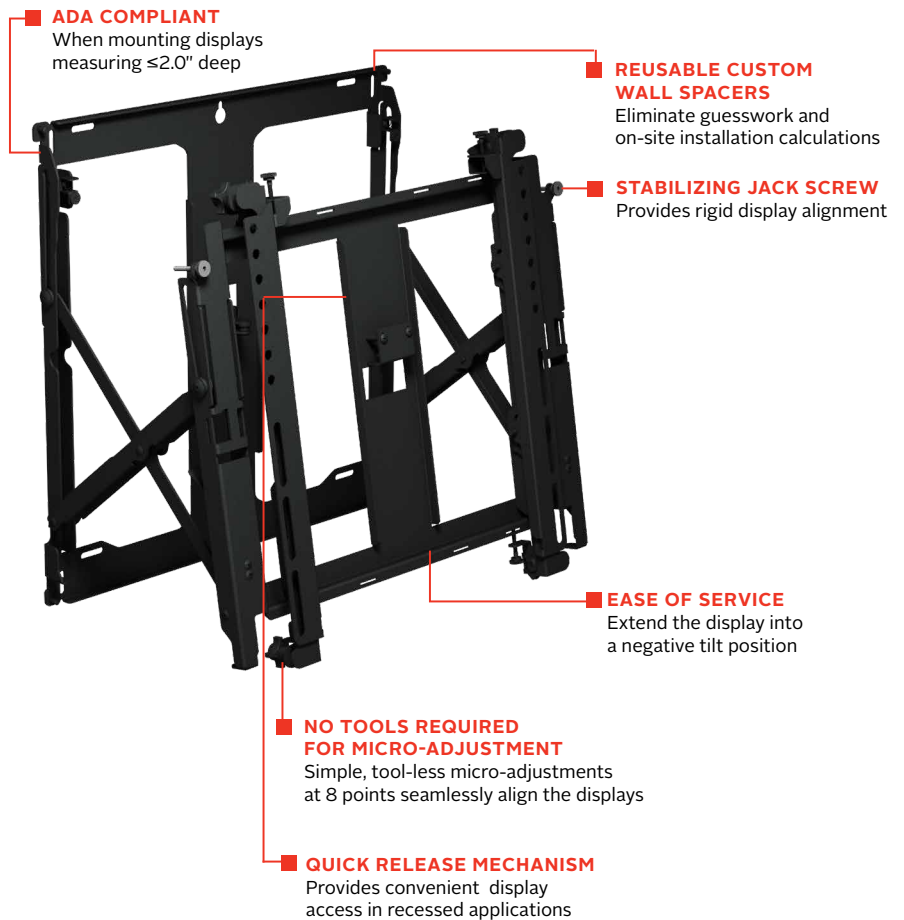

DS-VW755S

Mounting Pattern
200 x 200 up to
400 x 400mm

Max Load
80lb
(36.4kg)

SMARTMOUNT.

Full Service Thin Video Wall Mount with Quick Release

FOR 46" TO 65" DISPLAYS

The SmartMount® Full Service Thin Video Wall Mount with Quick Release offers an easy to install solution for both landscape and portrait applications. When overall video wall depth is a concern, the DS-VW755S provides ADA compliance when mounting displays measuring 2" deep or less. Designed for quick service access in recessed video wall applications, the DS-VW755S provides versatility for integrators. Tool-less micro adjustment at eight points allows the mount to overcome uneven walls, creating a seamless video wall display.

- Quick release can be disabled with a locking screw to prevent unintentional pop-outs
- Accommodates displays in landscape and portrait orientation
- Modular mount for unlimited video wall display configurations
- Integrated cable management tie-backs make display-to-display cabling simple
- VESA® 200 x 200 up to 400 x 400mm compliant

	DIMENSIONS (W x H x D)	PRODUCT WEIGHT	LOAD CAPACITY	FINISH	AVAILABLE COLORS
DS-VW755S	21.44" x 20.50" x 1.88"-2.63" (545 x 521 x 48 - 67mm)	20.9lb (9.5kg)	80lb (36.4kg)	Textured	Black

Package Specifications

	PACKAGE SIZE (W x H x D)	PACKAGE SHIP WEIGHT	PACKAGE UPC CODE	PACKAGE CONTENTS	UNITS IN PACKAGE
DS-VW755S	30.00" x 21.50" x 2.50" (762 x 546 x 63mm)	25.4lb (11.5kg)	735029302438	Wall Mount Assembly, Mounting Attachment Rails & Fasteners	1