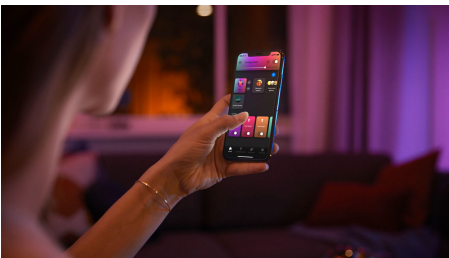

Easy smart lighting

Complement your home's decor with the slim, stylish black design of the gradient Signe floor lamp, which blends multiple colours together to paint the walls with a unique gradient of light.

Limitless possibilities

- Sync films, TV programmes, music, and games to smart lights

Easy smart lighting

- Control up to 10 lights with the Bluetooth app
- Control lights with your voice*
- Create a personalised experience with colourful smart light
- Set the right mood with warm to cool white light
- Unlock the full suite of smart lighting features with the Bridge
- Dynamic light scenes
- Seamlessly blend colours

Highlights

Sync films, TV programmes, music, and games to smart lights

Bring your entertainment to new heights by syncing the action on the screen or the beat of your music to your smart lights.* Choose the way you'd like to sync your lights to your film, music (including with our Spotify integration!), TV programme or game and watch as the colour-capable lights in your Entertainment area react. *Hue Bridge required

Control up to 10 lights with the Bluetooth app

With the Hue Bluetooth app, you can control your Hue smart lights in a single room of your home. Add up to 10 smart lights and control them all with just the touch of a button on your mobile device.