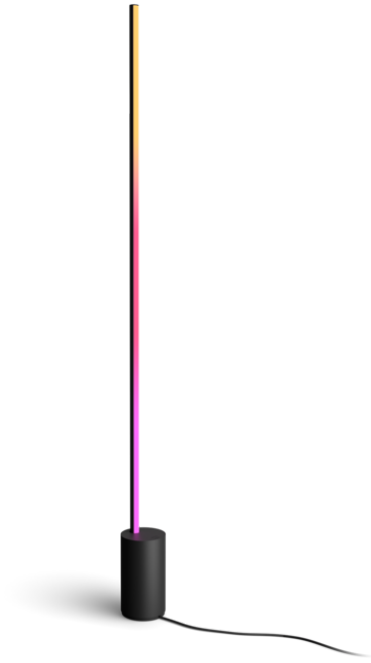

PHILIPS

Signe gradient floor lamp

Hue White and Colour
Ambiance

Black

Bluetooth control via app

Control with app or voice*

Add Hue Bridge to unlock more

8718696176283

Easy smart lighting

Complement your home's decor with the slim, stylish black design of the gradient Signe floor lamp, which blends multiple colours together to paint the walls with a unique gradient of light.