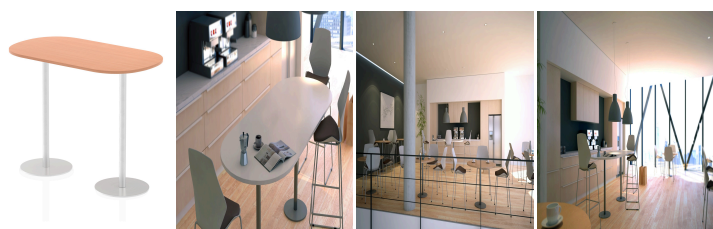

## Italia Boardroom Table

SKU ITL0184

**Colour:**

Beech, Grey Oak, Maple, Oak, Walnut, White

**Width:**

1800, 2400

**Leg Height:**

1145mm, 475mm, 725mm

### Details

Italia is the ultimate style statement - whether for meetings, conferences, boardrooms or dining areas. This table is topped by the clean lines of a heatproof, clean looking melamine worktop that requires minimum maintenance. Underneath the brushed steel trumpet base and post design looks striking and has the practicality of eliminating any knee and leg traps underneath.

25mm thick desk top profile | Dual, brushed stainless steel effect circular base (580mm diameter) | Brushed stainless steel pillars (76mm diameter) | Weighted base provides stability | Two part bolted frame system