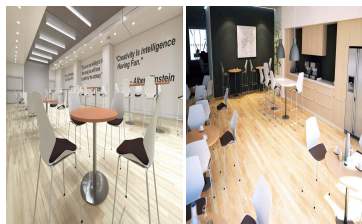

Details

Italia is the ultimate style statement - whether for meetings, conferences, boardrooms or dining areas. This table is topped by the clean lines of a heatproof, clean looking melamine worktop that requires minimum maintenance. Underneath the brushed steel trumpet base and post design looks striking and has the practicality of eliminating any knee and leg traps underneath.