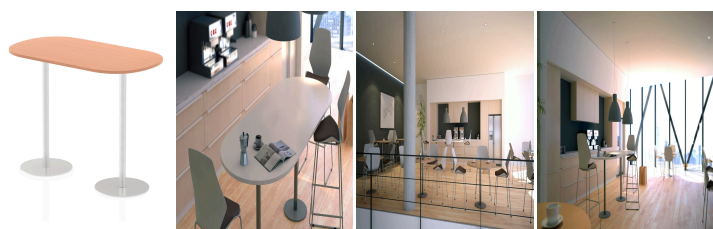

## Italia Boardroom Table

SKU ITL0184

**Colour:**

Beech, Grey Oak, Maple, Oak, Walnut, White

**Width:**

1800, 2400

**Leg Height:**

1145mm, 475mm, 725mm

### Details

Italia is the ultimate style statement - whether for meetings, conferences, boardrooms or dining areas. This table is topped by the clean lines of a heatproof, clean looking melamine worktop that requires minimum maintenance. Underneath the brushed steel trumpet base and post design looks striking and has the practicality of eliminating any knee and leg traps underneath.

25mm thick desk top profile | Dual, brushed stainless steel effect circular base (580mm diameter) | Brushed stainless steel pillars (76mm diameter) | Weighted base provides stability | Two part bolted frame system

Desk / Table Specs

•Top Shape: D-End

•Top Size: 1800 x 1000; 2400 x 1000

•Frame Colour: Silver

•Leg Type: Bistro

Product Dimensions (mm)

•Width: 1800; 2400

•Depth: 1000