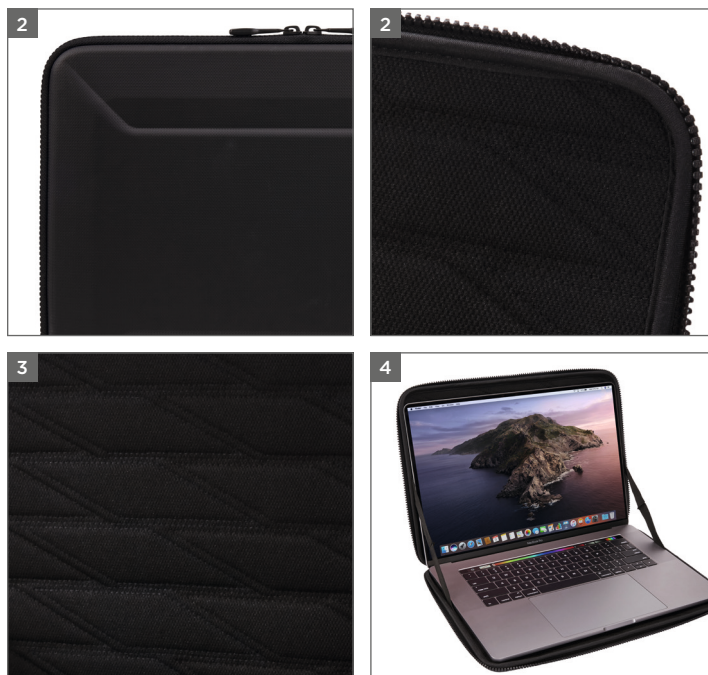

THULE GAUNTLET MACBOOK PRO® SLEEVE 16"

Thule Gauntlet MacBook Pro® Sleeve 16" TGSE2357

A molded, sleek sleeve with rugged protection and in-case usability.

1. Fits a 16" MacBook Pro®/15" MacBook Pro®/14" PC laptop
2. Designed to safeguard device with a rigid exterior and enhanced corner and edge protection
3. Protect hardware from bumps and scratches with padded interior
4. Work directly out of the case thanks to the clamshell design

MODEL NUMBER	UPC / EAN CODE	COLOR
3204523	085854250047	Black
3204524	085854250054	Blue
REPLACES	AVAILABLE DATE	CATEGORY
New	April 1, 2020	Laptop sleeves & cases
EXTERNAL DIMS (LENGTH X DEPTH X HEIGHT)		
15.4 x 1.2 x 11.2 in	39.0 x 3.0 x 28.5 cm	
INTERNAL DIMS (LENGTH X DEPTH X HEIGHT)		
14.1 x 0.6 x 9.7 in	35.8 x 1.6 x 24.6 cm	
IN-PACKAGING DIMS (LENGTH X DEPTH X HEIGHT)		
15.4 x 1.2 x 12.0 in	39.0 x 3.0 x 30.5 cm	
PRODUCT WEIGHT	PRODUCT VOLUME	
1.1 lbs / .50 kg	N/A	
PACKAGING TYPE	PRODUCT MATERIALS	
Hangtag + Internal Hanger	PU	
MASTER CARTON QTY	MASTER CARTON WEIGHT	
4	5.5 lbs / 2.5 kg	
MASTER CARTON DIMS		
15.6 x 5.5 x 13.0 in	39.5 x 14.0 x 33.0 cm	
MASTER CARTON VOLUME		
0.64 cu ft	0.0182 cbm	
COUNTRY OF ORIGIN	WARRANTY	POLY BAG
China	2 years	Yes

KEYWORDS

Thule gauntlet, thule sleeve, macbook sleeve, macbook case, 16 inch macbook sleeve, 16 inch macbook case, 16 inch macbook pro, 15 inch macbook sleeve, 15 inch macbook case, 15 inch macbook pro, macbook pro case, 14 inch laptop case, 14 inch laptop sleeve, 14.1 inch laptop sleeve, 14.1 inch laptop case, macbook pro sleeve, macbook air sleeve, protective laptop sleeve, clamshell sleeve, clamshell case,, padded macbook case, padded macbook sleeve