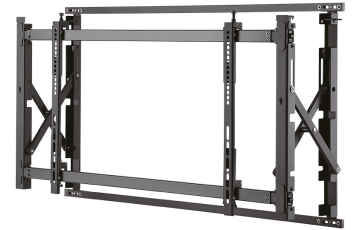

LED-VW1750BLACK

NEOMOUNTS VIDEO WALL MOUNT

SPECIFICATIONS

GENERAL

Min. screen size*	32 inch
Max. screen size*	55 inch
Min. weight	0 kg (per screen)
Max. weight	35 kg (per screen)
Screens	1
VESA minimum	200x200 mm
VESA maximum	600x400 mm
Distance to wall	4,9-22,3 cm

FUNCTIONALITY

Type	Fixed
Height adjustment	54 cm
Width adjustment	101 cm
Depth adjustment	4,9-22,3 cm
Lockable	Not lockable
Adjustment type	Micro adjustment
Video wall adjustment	Pull-out

INFORMATION

Color	Black
Main material	Steel
Warranty	5 year
EAN code	8717371447311

Neomounts

Neomounts

Neomounts Video Wall Monitor Wall Mount for 32"-55" Screen - Black

The Neomounts wall mount, model LED-VW1750BLACK is a fixed wall mount for flat screens up to 55" (140 cm). This mount is a great choice when you want the ultimate viewing flexibility with your flat screen. Depth of this mount is 5 to 20 centimetres. This wall mount is specially made to be used in video walls. The screen easily can be pulled out with the pull-out system.

Neomounts LED-VW1750BLACK is suitable for flat screens up to 55" (140 cm). The weight capacity of this product is 35 kg each screen. The wall mount is suitable for screens that meet VESA hole pattern 200x200 to 600x400mm.