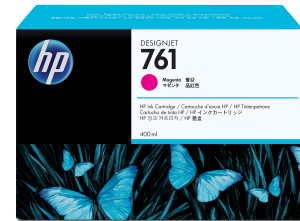

HP 761 400-ml Magenta DesignJet Ink Cartridge

Brand : HP

Product code: CM993A

Product name : 761 400-ml Magenta DesignJet Ink Cartridge

761 400-ml Magenta DesignJet Ink Cartridge

[HP 761 400-ml Magenta DesignJet Ink Cartridge:](#)

Designed for customers who want to produce a range of applications, including low-cost CAD monochrome drawings and GIS documents to high-quality renders and presentations.

HP 761 400-ml Magenta DesignJet Ink Cartridge meets all your printing needs - from crisp, accurate, cost-effective drawings to impressive, high-quality colour presentations. Original HP supplies provide low-maintenance, high-productivity printing.