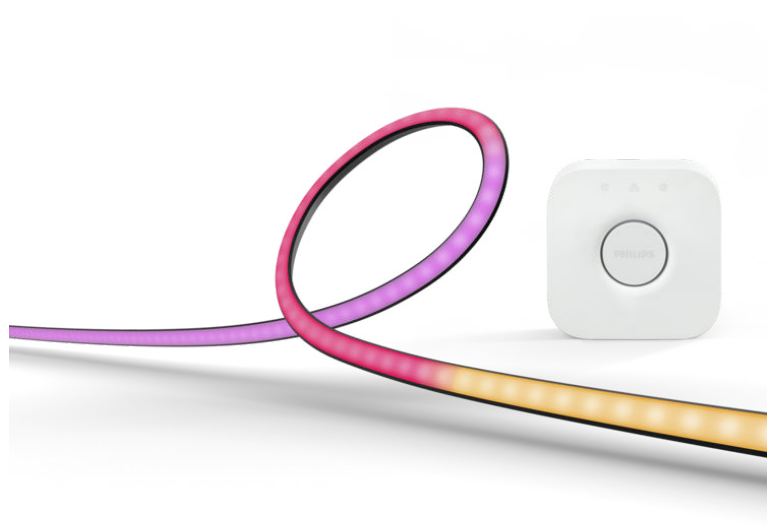

PHILIPS

Play Gradient Lightstrip for PC

LIGHTSTRIPS

Made for 32" to 34" monitors

Includes power supply and
mounts

Blends white and coloured light

Includes Hue Bridge

8719514434653

Easy smart lighting

Get a gradient of reactive, colourful light for your gaming setup. Attach the Play gradient lightstrip to the back of your 32"–34" monitor with the included mounts. Start syncing with the Hue Sync desktop app to see the action on your screen reflected in the light. Hue Bridge included.

Get a seamless gradient of rich, high-quality light. Each colour along the lightstrip flows naturally into one another, creating a unique effect.

Made for monitors

The Play gradient lightstrip mounts to the back of your single- or triple-monitor setup, bending easily around its corners.

Supercharge your surround lighting

When used with other colour-capable Philips Hue lights, you unleash the full power of surround lighting.

Easy to install

The Play gradient lightstrip comes in three sizes for single- and triple-monitor setups, and includes mounting clips, making it easy to attach to the back of your monitor.