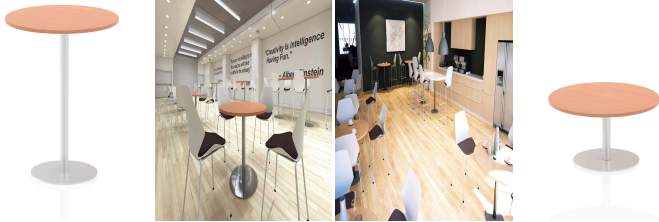

## Italia Round Poseur Table

SKU ITL0148

**Colour:**

Beech, Grey Oak, Maple, Oak, Walnut, White

**Width:**

1000, 1200, 600, 800

**Leg Height:**

1145mm, 475mm, 725mm

### Details

Italia is the ultimate style statement - whether for meetings, conferences, boardrooms or dining areas. This table is topped by the clean lines of a heatproof, clean looking melamine worktop that requires minimum maintenance. Underneath the brushed steel trumpet base and post design looks striking and has the practicality of eliminating any knee and leg traps underneath.

25mm thick desk top profile | Brushed stainless steel effect circular base (580mm diameter) | Brushed stainless steel pillars (76mm diameter) | Weighted base provides stability | Two part bolted frame system