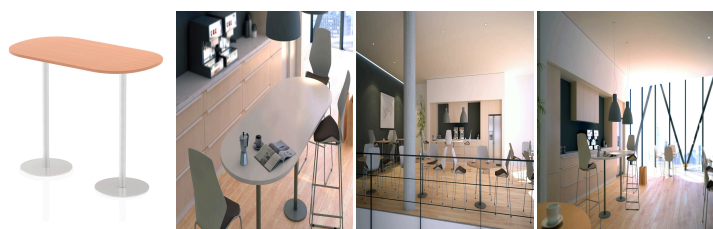

## Italia Boardroom Table

SKU ITL0184

**Colour:**

Beech, Grey Oak, Maple, Oak, Walnut, White

**Width:**

1800, 2400

**Leg Height:**

1145mm, 475mm, 725mm

### Details

Italia is the ultimate style statement - whether for meetings, conferences, boardrooms or dining areas. This table is topped by the clean lines of a heatproof, clean looking melamine worktop that requires minimum maintenance. Underneath the brushed steel trumpet base and post design looks striking and has the practicality of eliminating any knee and leg traps underneath.

25mm thick desk top profile | Dual, brushed stainless steel effect circular base (580mm diameter) | Brushed stainless steel pillars (76mm diameter) | Weighted base provides stability | Two part bolted frame system

Desk / Table Specs

◆Top Shape: D-End

◆Top Size: 1800 x 1000; 2400 x 1000

◆Frame Colour: Silver

◆Leg Type: Bistro

Product Dimensions (mm)

◆Width: 1800; 2400

◆Depth: 1000