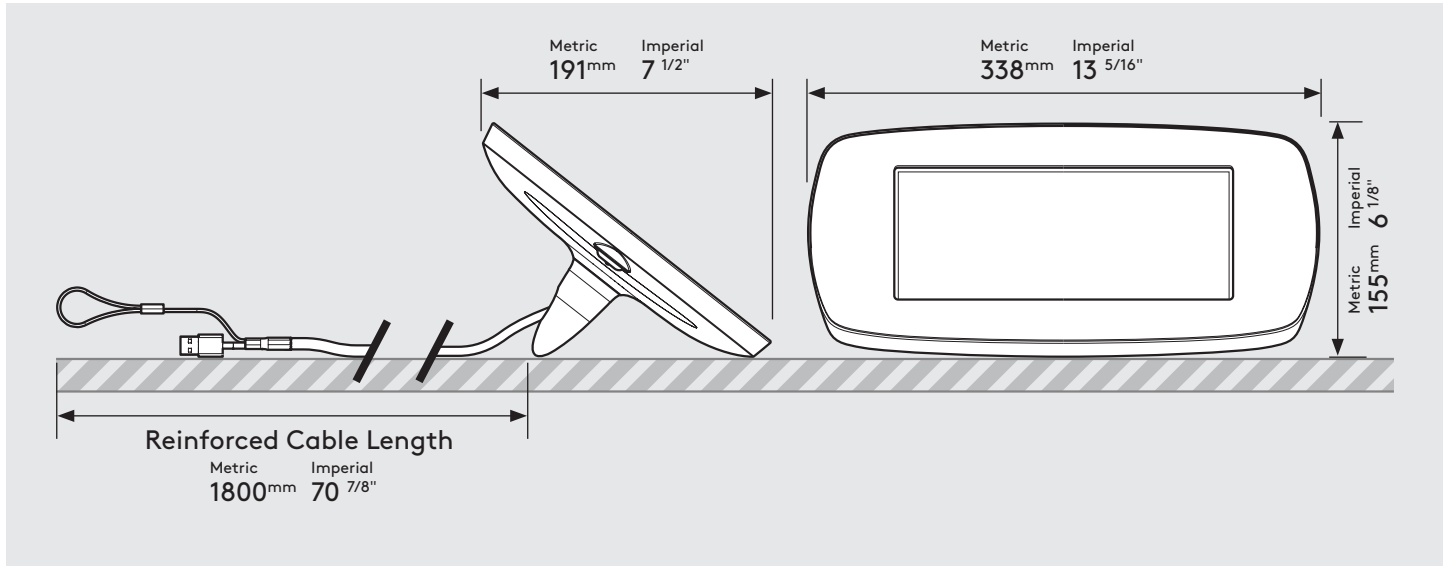

PRODUCT DATA SHEET - BOUNCEPAD LOUNGE

bouncepad[®]

Case:	Arm:	Mounting:	Packaged weight:	Colour:
Mini	Lounge	Not Applicable	1.44kg	White Black

Parts in the Box

PRODUCT DATA SHEET - BOUNCEPAD LOUNGE

bouncepad[®]

Case:	Arm:	Mounting:	Packaged weight:	Colour:
Midi	Lounge	Not Applicable	1.62kg	White Black

Parts in the Box

PRODUCT DATA SHEET - BOUNCEPAD LOUNGE

bouncepad[®]

Case:	Arm:	Mounting:	Packaged weight:	Colour:
Maxi	Lounge	Not Applicable	1.85kg	White Black

Parts in the Box

PRODUCT DATA SHEET - BOUNCEPAD LOUNGE

bouncepad[®]

Case:	Arm:	Mounting:	Packaged weight:	Colour:
Mega	Lounge	Not Applicable	2.24kg	White Black