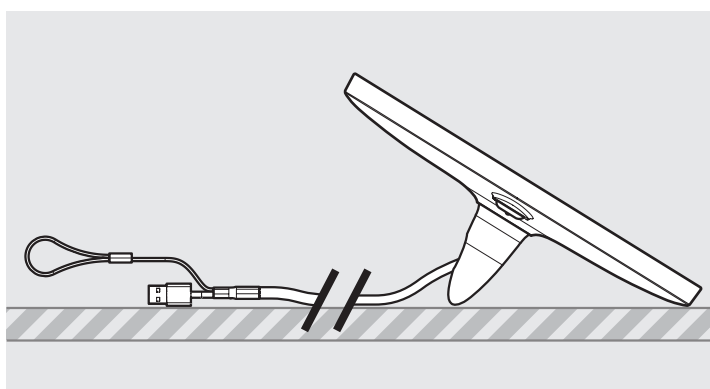

Mega Case supported devices:

- iPad Pro 12.9" 1st Gen
- iPad Pro 12.9" 2nd Gen
- iPad Pro 12.9" 3rd Gen