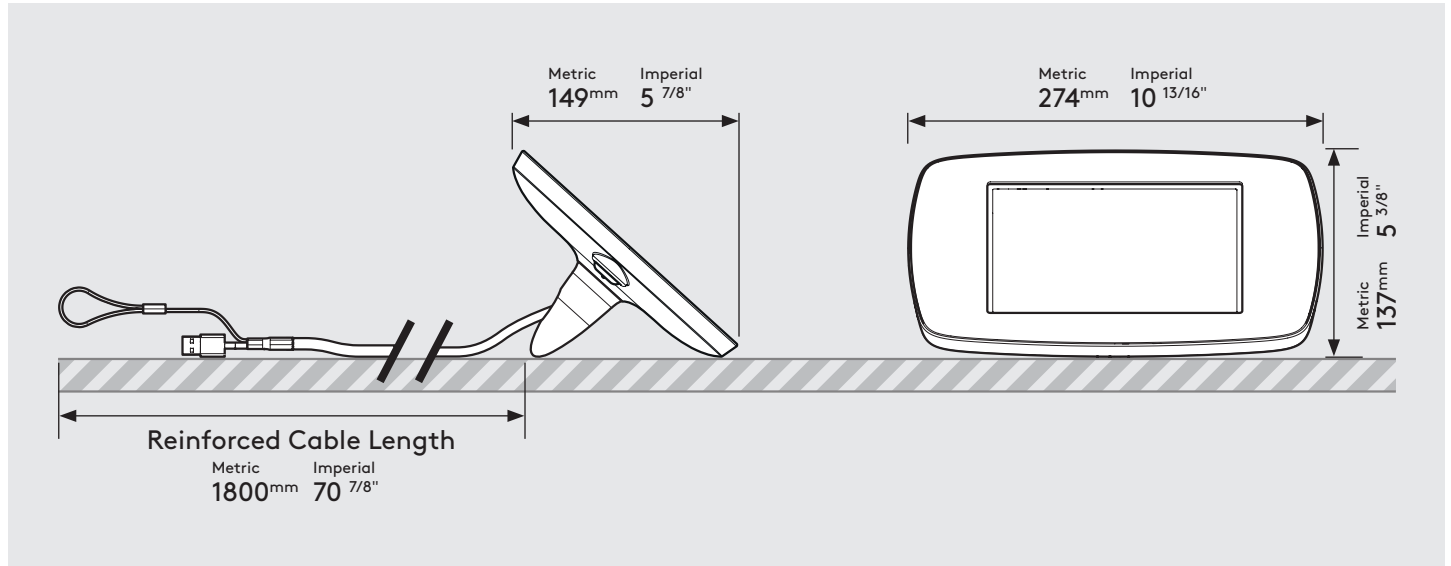

PRODUCT DATA SHEET - BOUNCEPAD LOUNGE

bouncepad[®]

Case:	Arm:	Mounting:	Packaged weight:	Colour:
Mini	Lounge	Not Applicable	1.44kg	White Black

Parts in the Box

PRODUCT DATA SHEET - BOUNCEPAD LOUNGE

bouncepad[®]

Case:	Arm:	Mounting:	Packaged weight:	Colour:
Midi	Lounge	Not Applicable	1.62kg	White Black

Parts in the Box

PRODUCT DATA SHEET - BOUNCEPAD LOUNGE

bouncepad[®]

Case:	Arm:	Mounting:	Packaged weight:	Colour:
Maxi	Lounge	Not Applicable	1.85kg	White Black