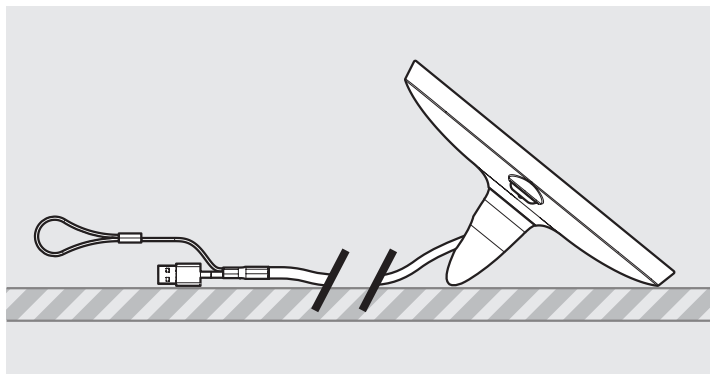

Midi Case supported devices:

- iPad 6th Gen
- iPad 5th Gen
- iPad 4th Gen
- iPad 3rd Gen
- iPad Pro 9.7
- iPad Air 1
- iPad Air 2
- Samsung Tab S2 9.7
- Samsung Tab A 9.7