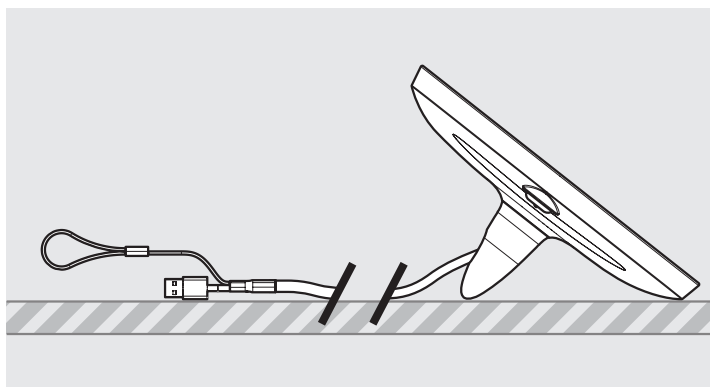

Maxi Case supported devices:

- iPad Pro 10.5
- iPad Air (2019)
- Samsung Tab A6 10.1
- Samsung Tab A 10.1
- Samsung Tab A 10.5
- Samsung Tab 4 10.1