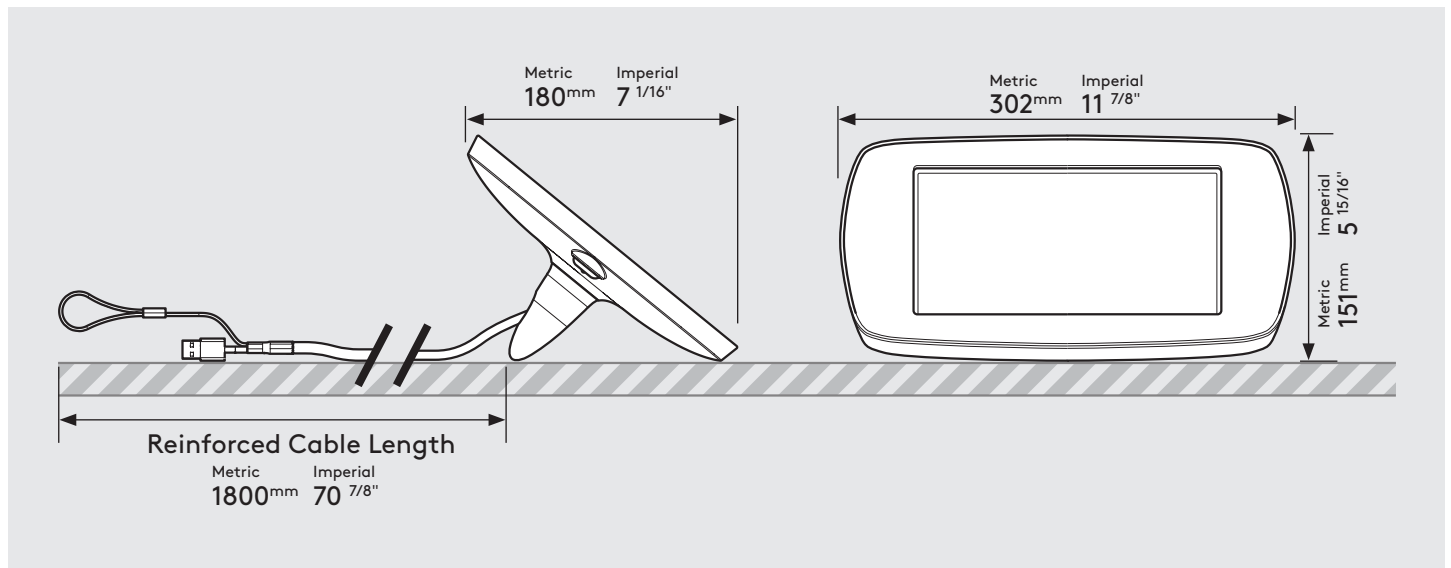

PRODUCT DATA SHEET - BOUNCEPAD LOUNGE

bouncepad[®]

Case:	Arm:	Mounting:	Packaged weight:	Colour:
Mini	Lounge	Not Applicable	1.44kg	White Black

Parts in the Box

PRODUCT DATA SHEET - BOUNCEPAD LOUNGE

bouncepad[®]

Case:	Arm:	Mounting:	Packaged weight:	Colour:
Midi	Lounge	Not Applicable	1.62kg	White Black

Parts in the Box

PRODUCT DATA SHEET - BOUNCEPAD LOUNGE

bouncepad[®]

Case:	Arm:	Mounting:	Packaged weight:	Colour:
Maxi	Lounge	Not Applicable	1.85kg	White Black