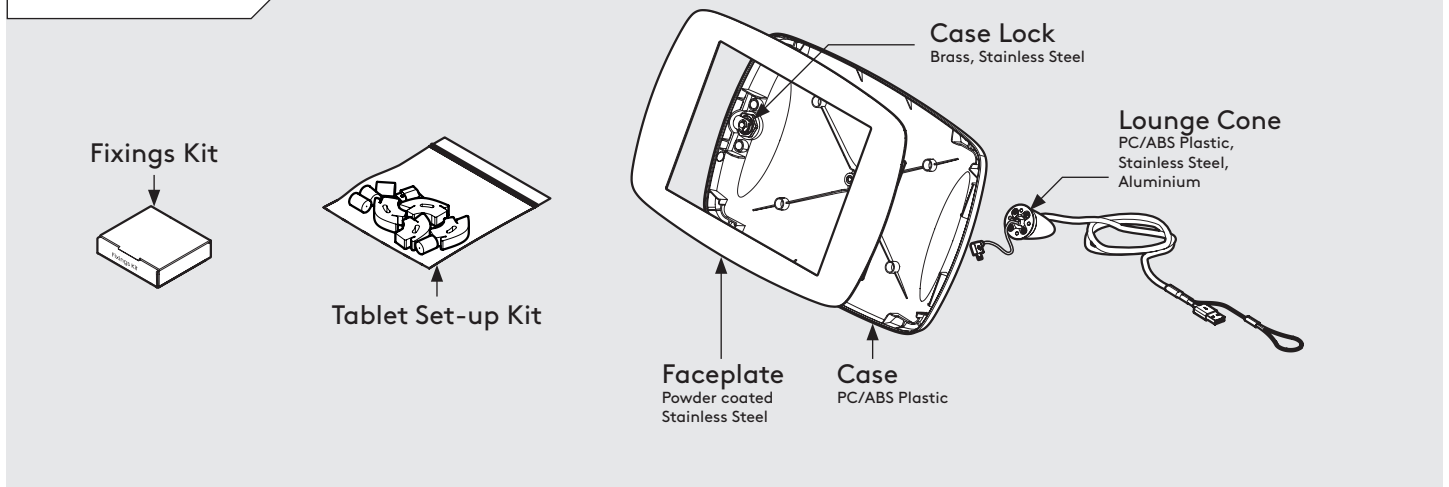

PRODUCT DATA SHEET - BOUNCEPAD LOUNGE

bouncepad[®]

Case:	Arm:	Mounting:	Packaged weight:	Colour:
Mini	Lounge	Not Applicable	1.44kg	White Black

Parts in the Box

PRODUCT DATA SHEET - BOUNCEPAD LOUNGE

bouncepad[®]

Case:	Arm:	Mounting:	Packaged weight:	Colour:
Midi	Lounge	Not Applicable	1.62kg	White Black

Parts in the Box

PRODUCT DATA SHEET - BOUNCEPAD LOUNGE

bouncepad[®]

Case:	Arm:	Mounting:	Packaged weight:	Colour:
Maxi	Lounge	Not Applicable	1.85kg	White Black

Parts in the Box

PRODUCT DATA SHEET - BOUNCEPAD LOUNGE

bouncepad[®]

Case:	Arm:	Mounting:	Packaged weight:	Colour:
Mega	Lounge	Not Applicable	2.24kg	White Black