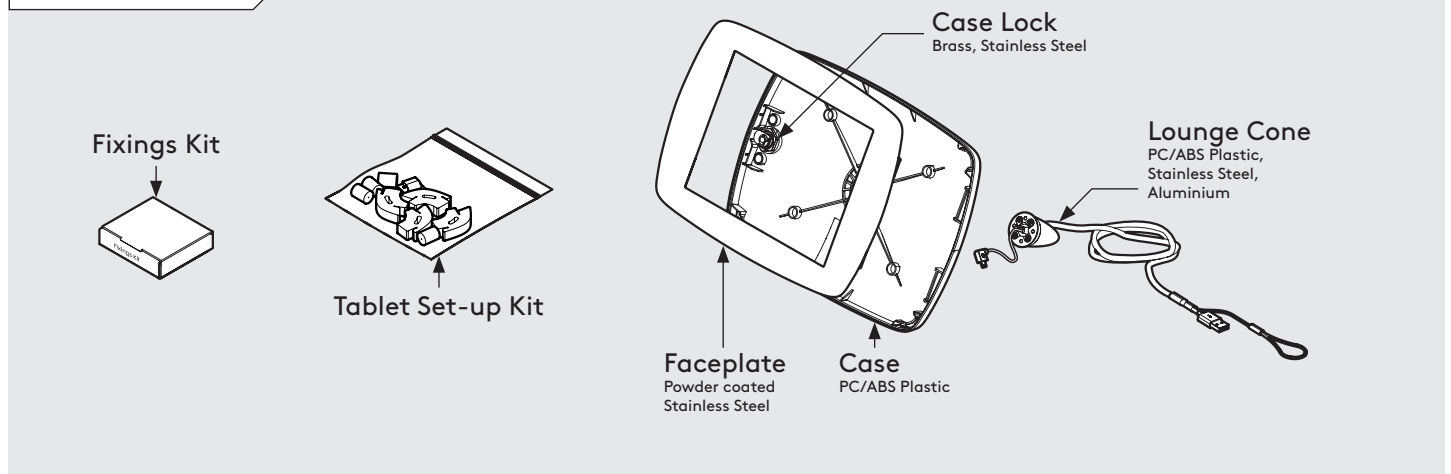

PRODUCT DATA SHEET - BOUNCEPAD LOUNGE

bouncepad[®]

Case:	Arm:	Mounting:	Packaged weight:	Colour:
Mini	Lounge	Not Applicable	1.44kg	White Black

Parts in the Box

PRODUCT DATA SHEET - BOUNCEPAD LOUNGE

bouncepad[®]

Case:	Arm:	Mounting:	Packaged weight:	Colour:
Midi	Lounge	Not Applicable	1.62kg	White Black

Parts in the Box

PRODUCT DATA SHEET - BOUNCEPAD LOUNGE

bouncepad[®]

Case:	Arm:	Mounting:	Packaged weight:	Colour:
Maxi	Lounge	Not Applicable	1.85kg	White Black