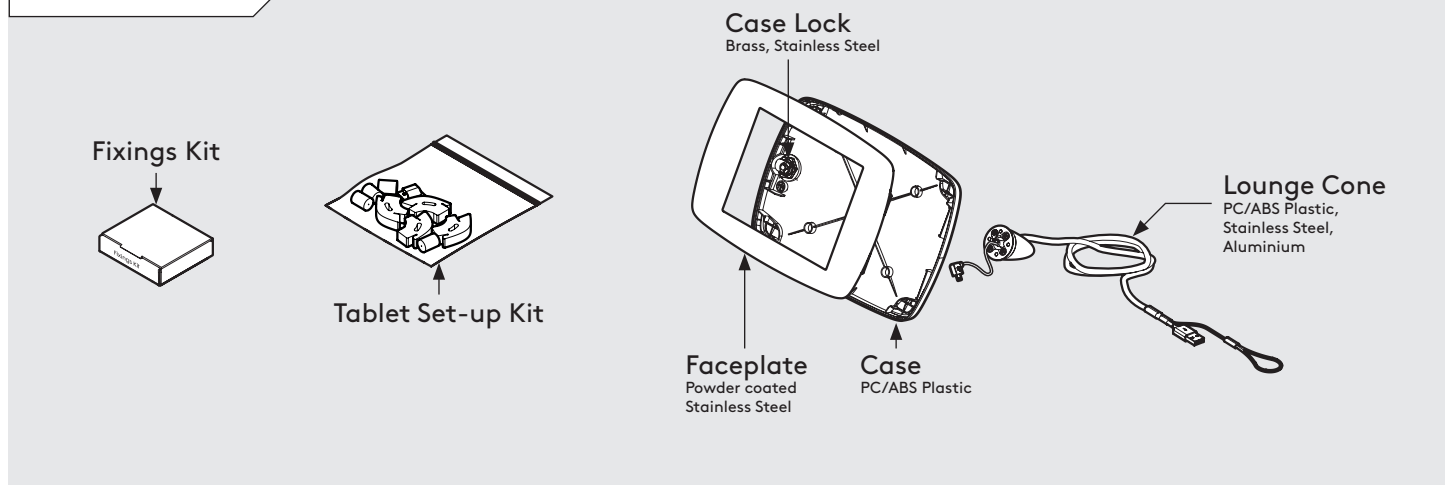

PRODUCT DATA SHEET - BOUNCEPAD LOUNGE

bouncepad[®]

Case:	Arm:	Mounting:	Packaged weight:	Colour:
Mini	Lounge	Not Applicable	1.44kg	White Black

Parts in the Box

PRODUCT DATA SHEET - BOUNCEPAD LOUNGE

bouncepad[®]