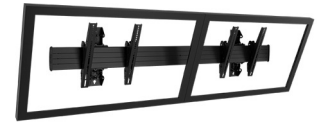

## Chief Fusion 139.7 cm (55") Black

**Brand :** Chief

**Product code:** LWM2X1U

**Product name :** Fusion

Large Wall Mounted Menu Board Solutions, -20°/0°, VESA, max 56.7 kg, Black

Chief Fusion 139.7 cm (55") Black:

### Fusion™ Large Wall Mounted Menu Board Solutions

Fusion® Menu Board Wall Mounts offer perfect display positioning and flexible adjustments. The single horizontal extrusion with depth adjustment aligns the screens quickly even on irregular mounting surfaces and allows easy access behind the displays for servicing.

- Single horizontal extrusion keeps screens aligned
- ControlZone™ micro-height adjustment
- Centris® tilt between +0 and -20 degrees
- Tool-free screen engagement
- Portrait and landscape options for 2x1 and 3x1 configurations
- Landscape for 4x1 and 5x1 configurations
- Accommodate 40-55" screens
- Optional padlock security
- Full line of accessories that work across Fusion wall, ceiling and freestanding lines

Mounting		Design	
Minimum screen size	101.6 cm (40")	Product colour *	Black
Maximum weight capacity *	56.7 kg	<b>Weight &amp; dimensions</b>	
Maximum screen size *	139.7 cm (55")	Width	1849 mm
Number of displays supported	2	Depth	147 mm
Mounting type *	Wall	Depth (min)	14.7 cm
<b>Ergonomics</b>		Height	425 mm
Height adjustment	✓	<b>Packaging data</b>	
Height adjustment range	0 - 50 mm	Package weight	25 kg
Tilt angle range	-20 - 0°	<b>Logistics data</b>	
		Harmonized System (HS) code	85299097