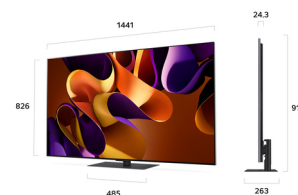

LG OLED65G46LS.AEK TV 165.1 cm (65") 4K Ultra HD Smart TV Wi-Fi Silver

Brand : LG

Product code: OLED65G46LS.AEK

Product name : OLED65G46LS.AEK

- 4K OLED evo technology with self-lit pixels for perfect contrast and 100% colour accuracy
- Powerful α11 AI processor for unmatched pictures and sound - Designed for and exclusive to LG OLED
- Smart webOS platform with Freeview Play, Netflix, Disney+ and more, plus supreme connectivity
- Brightness Booster Max - for stunning images in any environment
- Slim Design - ultra slim with elegant stand

LG OLED evo G4 65" 4K Smart TV, 2024

LG OLED65G46LS.AEK. Display diagonal: 165.1 cm (65"), Display resolution: 3840 x 2160 pixels, HD type: 4K Ultra HD, Display technology: OLED evo, Screen shape: Flat. Smart TV. Motion interpolation technology: OLED Motion, Response time: 0.1 ms, Native aspect ratio: 16:9. Digital signal format system: DVB-C, DVB-S, DVB-S2, DVB-T, DVB-T2. Wi-Fi, Ethernet LAN. Product colour: Silver

65"

Adjustable height lower position: *865

Dimensions: mm