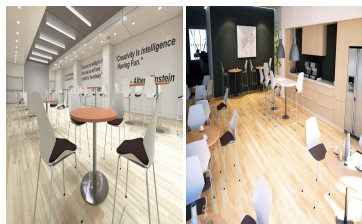

## Italia Round Poseur Table

SKU ITL0148

**Colour:**

Beech, Grey Oak, Maple, Oak, Walnut, White

**Width:**

1000, 1200, 600, 800

**Leg Height:**

1145mm, 475mm, 725mm

### Details

Italia is the ultimate style statement - whether for meetings, conferences, boardrooms or dining areas. This table is topped by the clean lines of a heatproof, clean looking melamine worktop that requires minimum maintenance. Underneath the brushed steel trumpet base and post design looks striking and has the practicality of eliminating any knee and leg traps underneath.