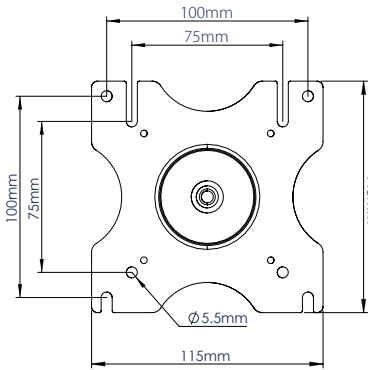

INTERFACE

TOP VIEW

PACKING INFORMATION

COLOUR:	ORDER REF:	EAN CODE:	MASTER CARTON QTY:	INNER CARTON QTY:	MASTER CARTON WEIGHT:	MASTER CARTON CUBE:
Black	BT7374/B	5019318752186	2	0	9.9kg	0.062cbm

ACCESSORIES & RELATED PRODUCTS

SS-BT7374-V2-080416