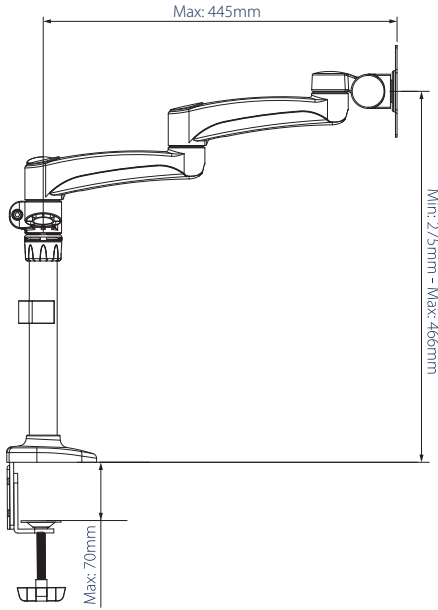

SIDE VIEW

TOP VIEW

PACKING INFORMATION

COLOUR:	ORDER REF:	EAN CODE:	MASTER CARTON QTY:	INNER CARTON QTY:	MASTER CARTON WEIGHT:	MASTER CARTON CUBE:
Black	BT7374/B	5019318752186	2	0	9.9kg	0.062cbm

ACCESSORIES & RELATED PRODUCTS

SS-BT7374-V2-080416