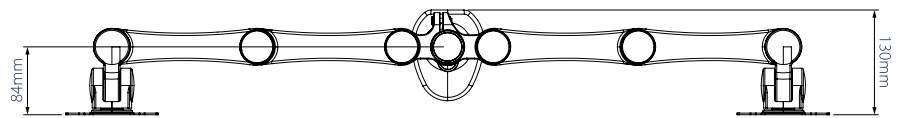

TOP VIEW

PACKING INFORMATION

COLOUR:	ORDER REF:	EAN CODE:	MASTER CARTON QTY:	INNER CARTON QTY:	MASTER CARTON WEIGHT:	MASTER CARTON CUBE:
Black	BT7374/B	5019318752186	2	0	9.9kg	0.062cbm