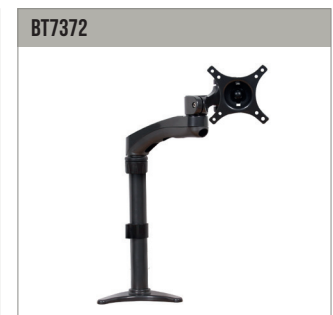

BT7372
Single Arm Premium Desk Mount
designed for screens up to 28"

SS-BT7374-V2-080416