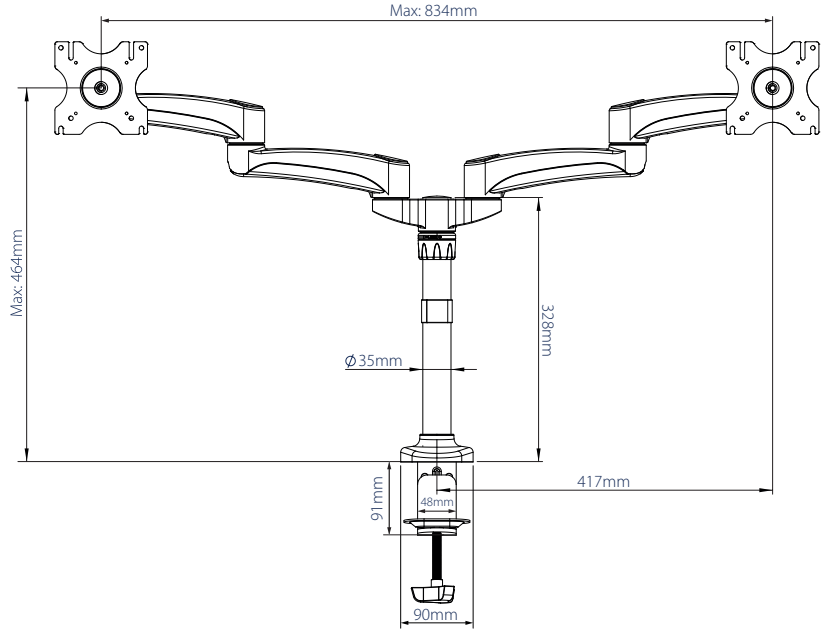

FRONT VIEW

TOP VIEW

PACKING INFORMATION

COLOUR:	ORDER REF:	EAN CODE:	MASTER CARTON QTY:	INNER CARTON QTY:	MASTER CARTON WEIGHT:	MASTER CARTON CUBE:
Black	BT7374/B	5019318752186	2	0	9.9kg	0.062cbm

ACCESSORIES & RELATED PRODUCTS

SS-BT7374-V2-080416