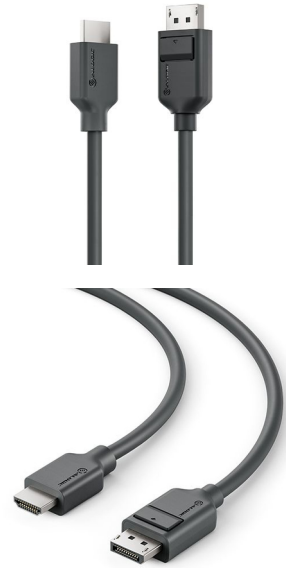

ALOGIC Elements DisplayPort to HDMI Cable - 1m

Brand : ALOGIC

Product code: EL2DPHD-01

Product name : Elements DisplayPort to HDMI Cable - 1m

- Connects DisplayPort DP++ sources [including laptops] to HDMI displays [including computer monitors]
 - Supports resolution up to 4K [30Hz] and Full HD 1920X1080 [144Hz]
 - Data rates up to 10.2Gbps. Supports 3D video and colour depth to 48 bits -16 bits per colour
 - Highly bendable cable for tight spaces
- Elements DisplayPort to HDMI Cable - 1m
 ALOGIC Elements DisplayPort to HDMI Cable - 1m. Cable length: 1 m, Connector 1: DisplayPort, Connector 2: HDMI. Quantity per pack: 1 pc(s)

Features		Features	
Connector 1 form factor	Straight	Refresh rate at maximum resolution	30 Hz
Connector 2 form factor	Straight	3D	✓
Cable length *	1 m	Product colour	Black
Connector 1 *	DisplayPort	Jacket material	Polyvinyl chloride (PVC)
Connector 2 *	HDMI	Cable type	Round cable
Connector 1 gender *	Male	Connector housing material	Acrylonitrile butadiene styrene (ABS)
Connector 2 gender *	Male	AWG wire size	30
HDMI version	1.4	Colour depth	48 bit
Supported graphics resolutions	1920 x 1080 (HD 1080)	Plug and Play	✓
Data transfer rate	10.2 Gbit/s		
Maximum refresh rate	144 Hz		
		Packaging data	
		Quantity per pack	1 pc(s)