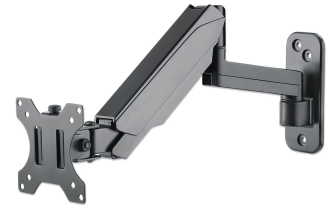

Manhattan TV & Monitor Mount, Wall, Spring Arm, 1 screen, Screen Sizes: 17-32", Black, VESA 75x75 to 100x100mm, Max 8kg, Height Adjustable Swivel Arm (3 pivots), Lifetime Warranty

Brand : Manhattan

Product code: 461610

Product name : TV & Monitor Mount, Wall, Spring Arm, 1 screen, Screen Sizes: 17-32", Black, VESA 75x75 to 100x100mm, Max 8kg, Height Adjustable Swivel Arm (3 pivots), Lifetime Warranty

- Supports one 17" to 32" monitor (recommended)
- Gas spring provides light-touch adjustment of viewing height
- Built-in tension adjustment
- Wall mount only
- Three-year warranty

Monitor/TV Wall Mount (height adjustable swivel arm), 1 screen, 17-32", Vesa 75x75 to 100x100mm, Max 8kg, Black

[Manhattan TV & Monitor Mount, Wall, Spring Arm, 1 screen, Screen Sizes: 17-32", Black, VESA 75x75 to 100x100mm, Max 8kg, Height Adjustable Swivel Arm \(3 pivots\), Lifetime Warranty:](#)

Enjoy easy display movement and more desktop workspace.

The Manhattan Universal Gas Spring Monitor Mount offers a single-jointed gas-spring arm that securely holds one 17" to 32" TV or monitor. This mount's gas spring promotes easy movement of the display to a more comfortable viewing angle with the lightest touch. Designed to give back much needed desktop real estate and maximize productivity, the Manhattan Universal Gas Spring Monitor Mount provides more flexibility, reach, and overall enjoyment of whatever task is at hand.