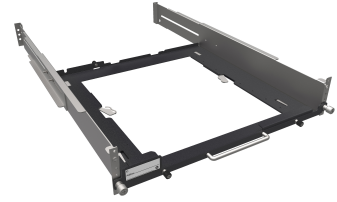

HP Mini Chassis ePSU rack mount brackets

Brand : HP

Product code: 3RW67AA

Product name : Mini Chassis ePSU rack mount brackets

Mini Chassis ePSU rack mount brackets

HP Mini Chassis ePSU rack mount brackets. Product colour: Black